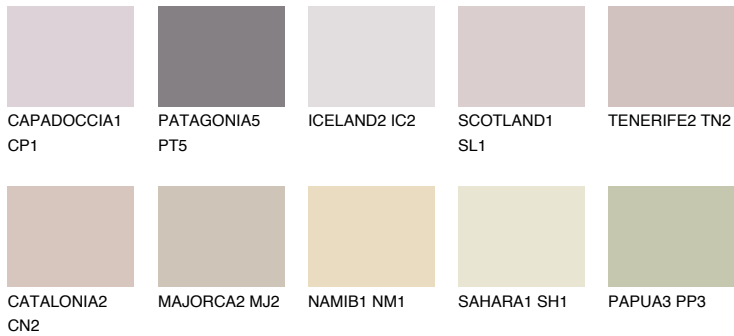

# COLOUR DETAILS

### Matching colours

#### COLOURS

#### INTENSE

For more information on plasters and paints, go to [www.ceresit.ee](http://www.ceresit.ee)

\*The presented colours refer to plasters and paints offered by Ceresit. Due to the use of digital techniques, the presented colours might not represent the original ones, thus they cannot be considered as a reliable colour presentation. We recommend checking the authentic colour samples.