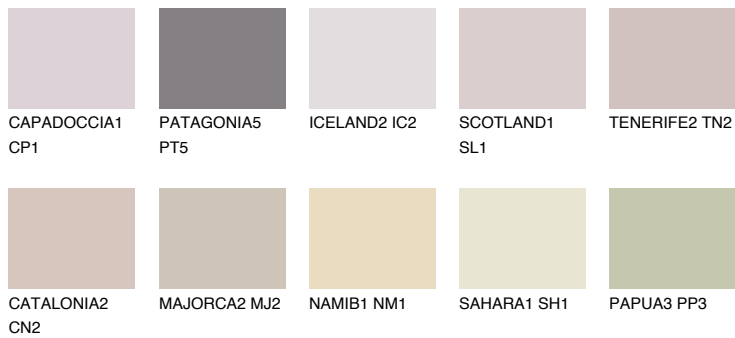

COLOUR DETAILS

ASTURIA2 AS2

52% TSR 58%

Matching colours

COLOURS

INTENSE

For more information on plasters and paints, go to www.ceresit.ee

*The presented colours refer to plasters and paints offered by Ceresit. Due to the use of digital techniques, the presented colours might not represent the original ones, thus they cannot be considered as a reliable colour presentation. We recommend checking the authentic colour samples.