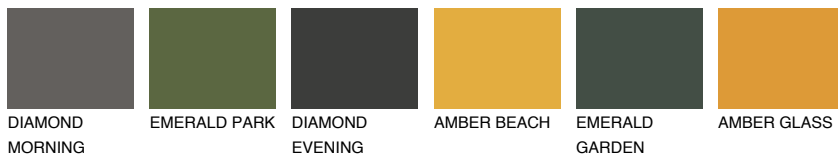

COLOUR DETAILS

ASTURIA2 AS2

52% TSR 58%

Matching colours

COLOURS

INTENSE

For more information on plasters and paints, go to www.ceresit.ee

*The presented colours refer to plasters and paints offered by Ceresit. Due to the use of digital techniques, the presented colours might not represent the original ones, thus they cannot be considered as a reliable colour presentation. We recommend checking the authentic colour samples.