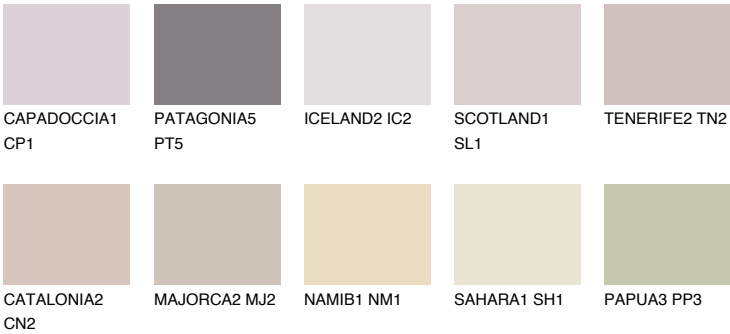

## ASTURIA2 AS2

52% TSR 58%

### Matching colours

#### COLOURS

#### INTENSE

For more information on plasters and paints, go to [www.ceresit.ee](http://www.ceresit.ee)

\*The presented colours refer to plasters and paints offered by Ceresit. Due to the use of digital techniques, the presented colours might not represent the original ones, thus they cannot be considered as a reliable colour presentation. We recommend checking the authentic colour samples.