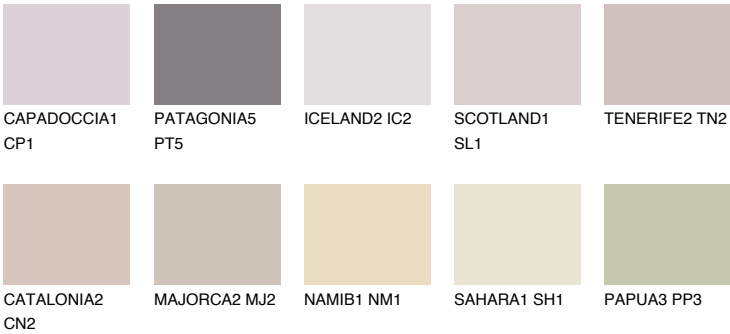

ASTURIA2 AS2

52% TSR 58%

Matching colours

COLOURS

INTENSE

For more information on plasters and paints, go to www.ceresit.ee

*The presented colours refer to plasters and paints offered by Ceresit. Due to the use of digital techniques, the presented colours might not represent the original ones, thus they cannot be considered as a reliable colour presentation. We recommend checking the authentic colour samples.