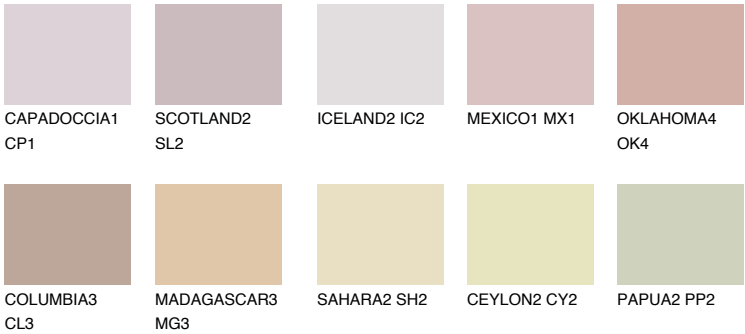

## ASTURIA3 AS3

45% TSR 46%

### Matching colours

#### COLOURS

#### INTENSE

For more information on plasters and paints, go to [www.ceresit.ee](http://www.ceresit.ee)

\*The presented colours refer to plasters and paints offered by Ceresit. Due to the use of digital techniques, the presented colours might not represent the original ones, thus they cannot be considered as a reliable colour presentation. We recommend checking the authentic colour samples.