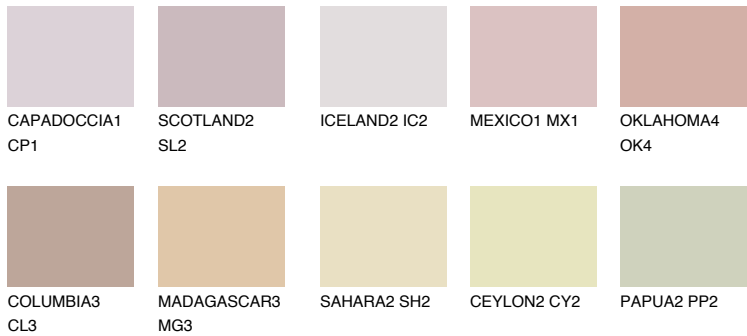

COLOUR DETAILS

ASTURIA3 AS3

45% TSR 46%

Matching colours

COLOURS

INTENSE

For more information on plasters and paints, go to www.ceresit.ee

*The presented colours refer to plasters and paints offered by Ceresit. Due to the use of digital techniques, the presented colours might not represent the original ones, thus they cannot be considered as a reliable colour presentation. We recommend checking the authentic colour samples.