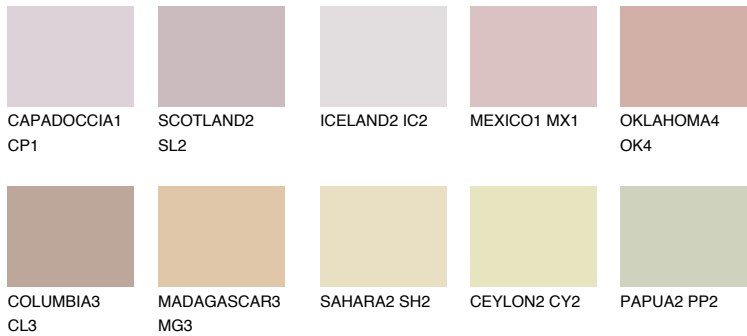

# COLOUR DETAILS

### Matching colours

#### COLOURS

#### INTENSE

For more information on plasters and paints, go to [www.ceresit.ee](http://www.ceresit.ee)

\*The presented colours refer to plasters and paints offered by Ceresit. Due to the use of digital techniques, the presented colours might not represent the original ones, thus they cannot be considered as a reliable colour presentation. We recommend checking the authentic colour samples.