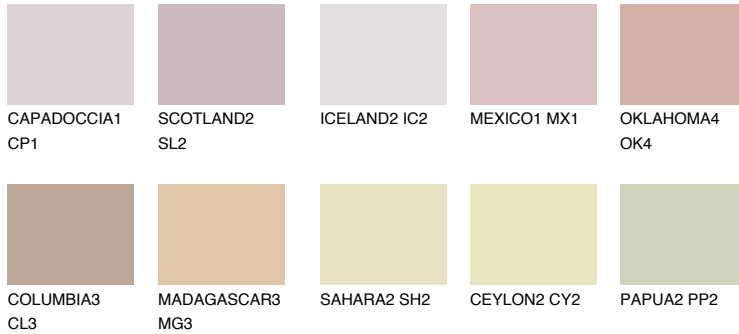

COLOUR DETAILS

ASTURIA3 AS3

45% TSR 46%

Matching colours

COLOURS

INTENSE

For more information on plasters and paints, go to www.ceresit.ee

*The presented colours refer to plasters and paints offered by Ceresit. Due to the use of digital techniques, the presented colours might not represent the original ones, thus they cannot be considered as a reliable colour presentation. We recommend checking the authentic colour samples.