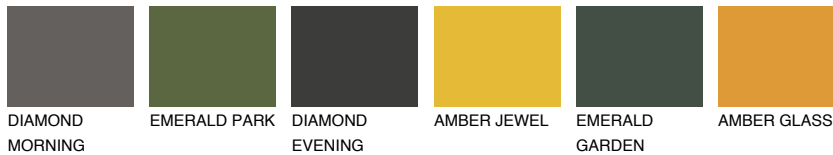

COLOUR DETAILS

ASTURIA3 AS3

45% TSR 46%

Matching colours

COLOURS

INTENSE

For more information on plasters and paints, go to www.ceresit.ee

*The presented colours refer to plasters and paints offered by Ceresit. Due to the use of digital techniques, the presented colours might not represent the original ones, thus they cannot be considered as a reliable colour presentation. We recommend checking the authentic colour samples.