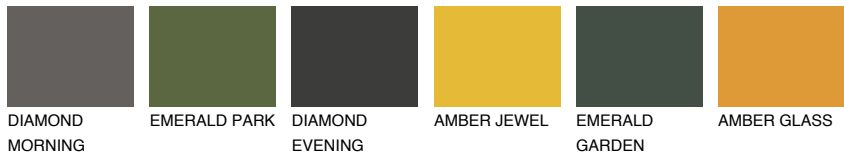

COLOUR DETAILS

ASTURIA3 AS3

45% TSR 46%

Matching colours

COLOURS

INTENSE

For more information on plasters and paints, go to www.ceresit.ee

*The presented colours refer to plasters and paints offered by Ceresit. Due to the use of digital techniques, the presented colours might not represent the original ones, thus they cannot be considered as a reliable colour presentation. We recommend checking the authentic colour samples.