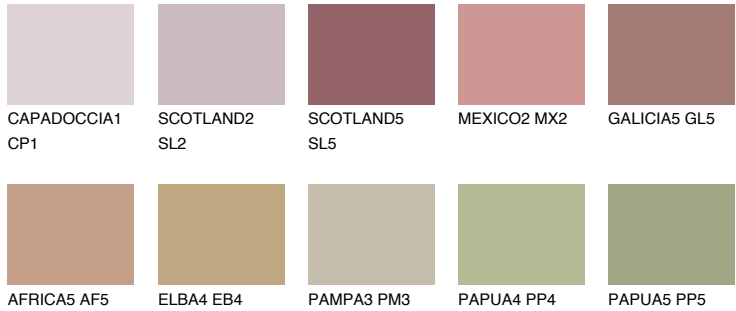

# COLOUR DETAILS

### Matching colours

#### COLOURS

#### INTENSE

For more information on plasters and paints, go to [www.ceresit.ee](http://www.ceresit.ee)

\*The presented colours refer to plasters and paints offered by Ceresit. Due to the use of digital techniques, the presented colours might not represent the original ones, thus they cannot be considered as a reliable colour presentation. We recommend checking the authentic colour samples.