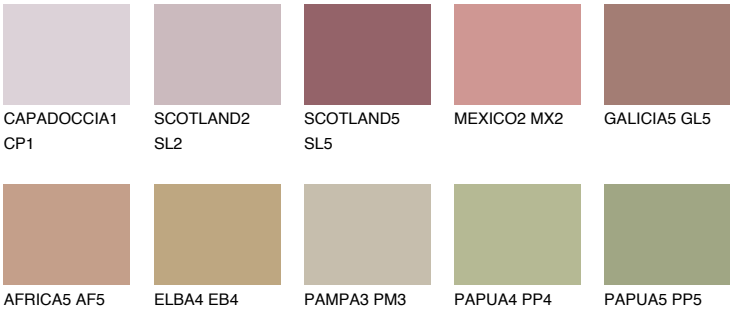

## ASTURIA4 AS4

30% TSR 34%

### Matching colours

#### COLOURS

#### INTENSE

For more information on plasters and paints, go to [www.ceresit.ee](http://www.ceresit.ee)

\*The presented colours refer to plasters and paints offered by Ceresit. Due to the use of digital techniques, the presented colours might not represent the original ones, thus they cannot be considered as a reliable colour presentation. We recommend checking the authentic colour samples.