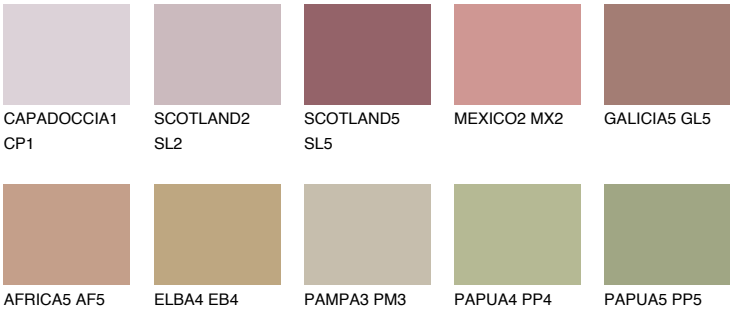

ASTURIA4 AS4

☀️ 30% **TSR 34%**

Matching colours

COLOURS

INTENSE

For more information on plasters and paints, go to www.ceresit.ee

*The presented colours refer to plasters and paints offered by Ceresit. Due to the use of digital techniques, the presented colours might not represent the original ones, thus they cannot be considered as a reliable colour presentation. We recommend checking the authentic colour samples.