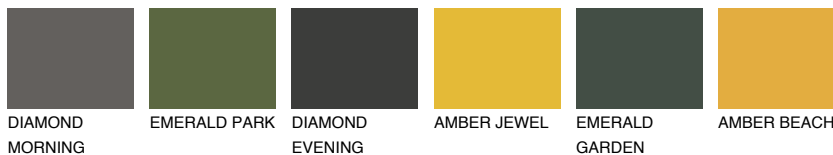

COLOUR DETAILS

ASTURIA4 AS4

30% TSR 34%

Matching colours

COLOURS

INTENSE

For more information on plasters and paints, go to www.ceresit.ee

*The presented colours refer to plasters and paints offered by Ceresit. Due to the use of digital techniques, the presented colours might not represent the original ones, thus they cannot be considered as a reliable colour presentation. We recommend checking the authentic colour samples.