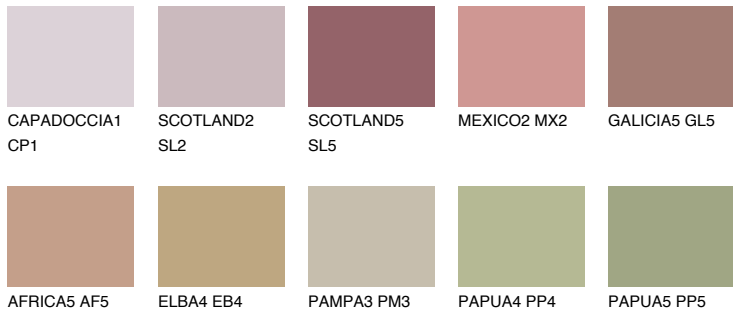

# COLOUR DETAILS

### Matching colours

#### COLOURS

#### INTENSE

For more information on plasters and paints, go to [www.ceresit.ee](http://www.ceresit.ee)

\*The presented colours refer to plasters and paints offered by Ceresit. Due to the use of digital techniques, the presented colours might not represent the original ones, thus they cannot be considered as a reliable colour presentation. We recommend checking the authentic colour samples.