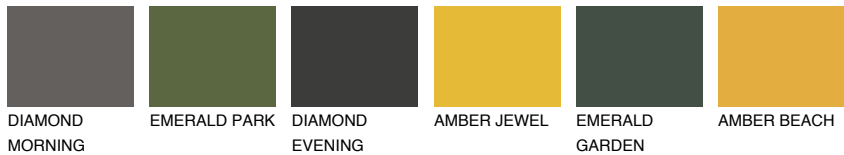

COLOUR DETAILS

ASTURIA4 AS4

30% TSR 34%

Matching colours

COLOURS

INTENSE

For more information on plasters and paints, go to www.ceresit.ee

*The presented colours refer to plasters and paints offered by Ceresit. Due to the use of digital techniques, the presented colours might not represent the original ones, thus they cannot be considered as a reliable colour presentation. We recommend checking the authentic colour samples.