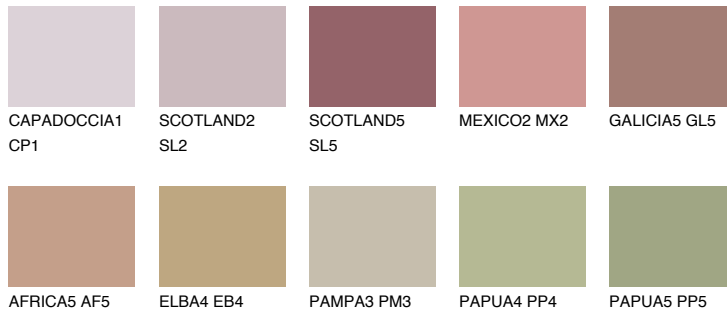

COLOUR DETAILS

ASTURIA4 AS4

30% TSR 34%

Matching colours

COLOURS

INTENSE

For more information on plasters and paints, go to www.ceresit.ee

*The presented colours refer to plasters and paints offered by Ceresit. Due to the use of digital techniques, the presented colours might not represent the original ones, thus they cannot be considered as a reliable colour presentation. We recommend checking the authentic colour samples.