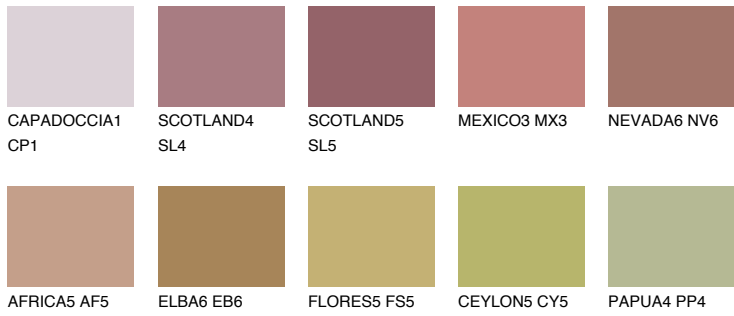

COLOUR DETAILS

ASTURIA5 AS5

☀ 23% **TSR 30%**

Matching colours

COLOURS

INTENSE

For more information on plasters and paints, go to www.ceresit.ee

*The presented colours refer to plasters and paints offered by Ceresit. Due to the use of digital techniques, the presented colours might not represent the original ones, thus they cannot be considered as a reliable colour presentation. We recommend checking the authentic colour samples.