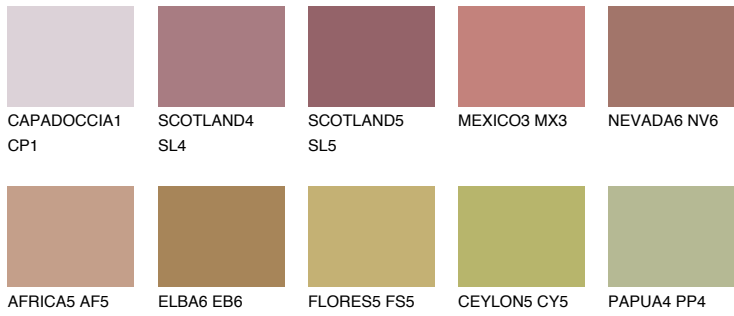

COLOUR DETAILS

ASTURIA5 AS5

☀ 23% **TSR 30%**

Matching colours

COLOURS

INTENSE

For more information on plasters and paints, go to
www.ceresit.ee

*The presented colours refer to plasters and paints offered by Ceresit. Due to the use of digital techniques, the presented colours might not represent the original ones, thus they cannot be considered as a reliable colour presentation. We recommend checking the authentic colour samples.