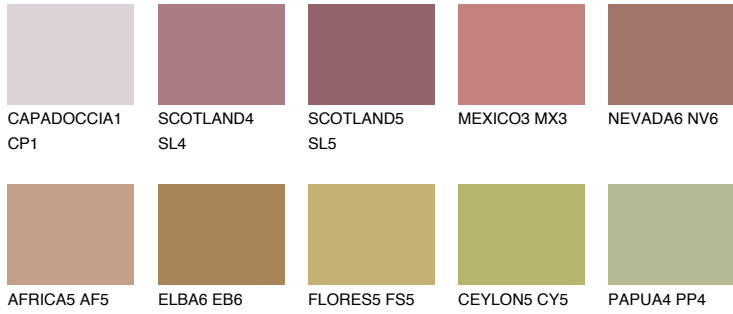

# COLOUR DETAILS

### Matching colours

#### COLOURS

#### INTENSE

For more information on plasters and paints, go to  
[www.ceresit.ee](http://www.ceresit.ee)

\*The presented colours refer to plasters and paints offered by Ceresit. Due to the use of digital techniques, the presented colours might not represent the original ones, thus they cannot be considered as a reliable colour presentation. We recommend checking the authentic colour samples.