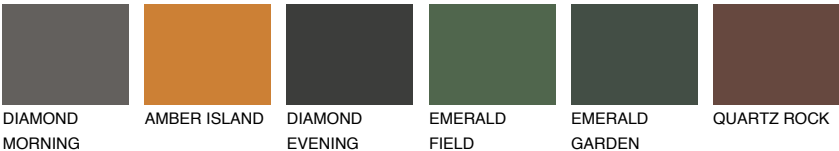

ASTURIA5 AS5

23% **TSR** 30%

Matching colours

COLOURS

INTENSE

For more information on plasters and paints, go to www.ceresit.ee

*The presented colours refer to plasters and paints offered by Ceresit. Due to the use of digital techniques, the presented colours might not represent the original ones, thus they cannot be considered as a reliable colour presentation. We recommend checking the authentic colour samples.