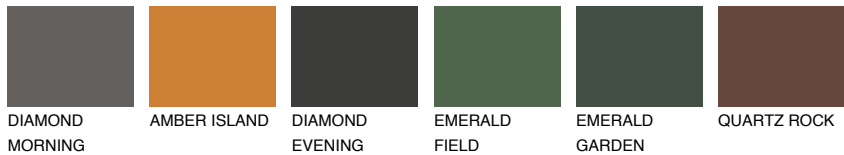

COLOUR DETAILS

ASTURIA5 AS5

☀ 23%   **TSR 30%**

Matching colours

COLOURS

INTENSE

For more information on plasters and paints, go to
www.ceresit.ee

*The presented colours refer to plasters and paints offered by Ceresit. Due to the use of digital techniques, the presented colours might not represent the original ones, thus they cannot be considered as a reliable colour presentation. We recommend checking the authentic colour samples.