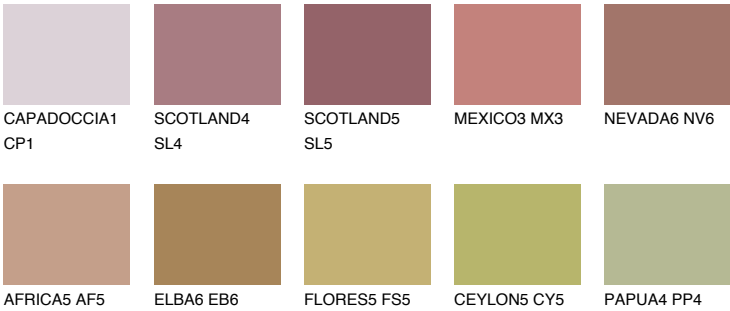

ASTURIA5 AS5

23% **TSR** 30%

Matching colours

COLOURS

INTENSE

For more information on plasters and paints, go to www.ceresit.ee

*The presented colours refer to plasters and paints offered by Ceresit. Due to the use of digital techniques, the presented colours might not represent the original ones, thus they cannot be considered as a reliable colour presentation. We recommend checking the authentic colour samples.