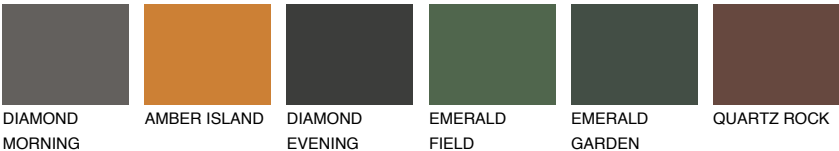

ASTURIA5 AS5

☀ 23% **TSR 30%**

Matching colours

COLOURS

INTENSE

For more information on plasters and paints, go to www.ceresit.ee

*The presented colours refer to plasters and paints offered by Ceresit. Due to the use of digital techniques, the presented colours might not represent the original ones, thus they cannot be considered as a reliable colour presentation. We recommend checking the authentic colour samples.