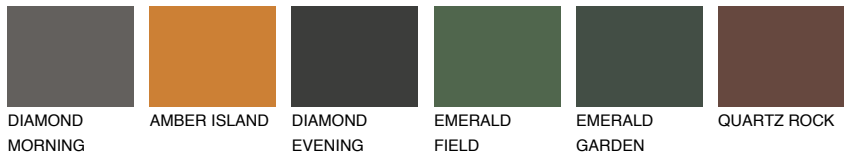

COLOUR DETAILS

ASTURIA5 AS5

☀ 23% **TSR 30%**

Matching colours

COLOURS

INTENSE

For more information on plasters and paints, go to www.ceresit.ee

*The presented colours refer to plasters and paints offered by Ceresit. Due to the use of digital techniques, the presented colours might not represent the original ones, thus they cannot be considered as a reliable colour presentation. We recommend checking the authentic colour samples.