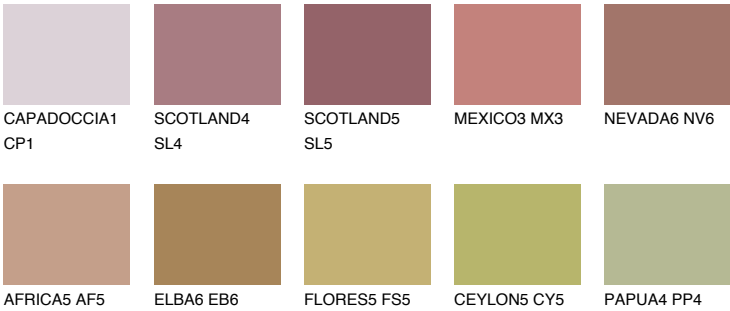

ASTURIA5 AS5

☀ 23% **TSR 30%**

Matching colours

COLOURS

INTENSE

For more information on plasters and paints, go to www.ceresit.ee

*The presented colours refer to plasters and paints offered by Ceresit. Due to the use of digital techniques, the presented colours might not represent the original ones, thus they cannot be considered as a reliable colour presentation. We recommend checking the authentic colour samples.