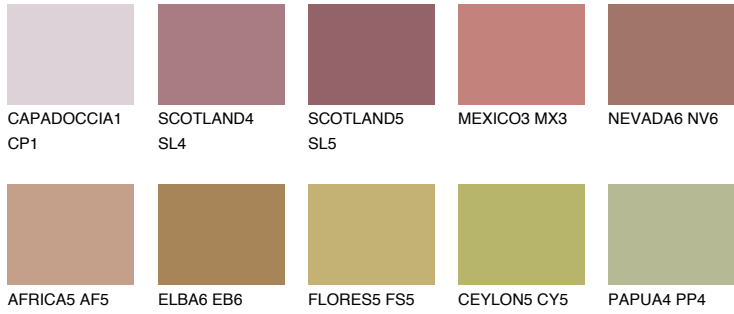

COLOUR DETAILS

ASTURIA5 AS5

☀ 23% **TSR 30%**

Matching colours

COLOURS

INTENSE

For more information on plasters and paints, go to www.ceresit.ee

*The presented colours refer to plasters and paints offered by Ceresit. Due to the use of digital techniques, the presented colours might not represent the original ones, thus they cannot be considered as a reliable colour presentation. We recommend checking the authentic colour samples.