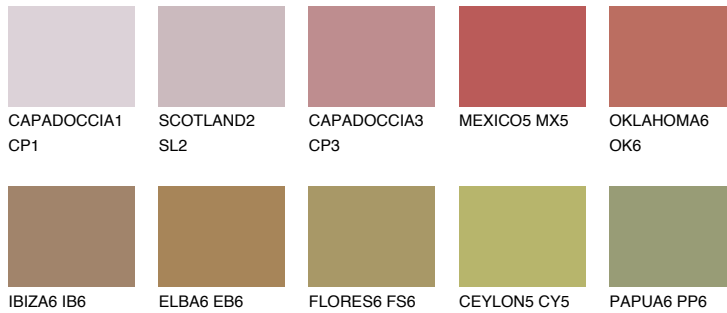

## ASTURIA6 AS6

18% **TSR** 26%

### Matching colours

#### COLOURS

#### INTENSE

For more information on plasters and paints, go to  
[www.ceresit.ee](http://www.ceresit.ee)

\*The presented colours refer to plasters and paints offered by Ceresit. Due to the use of digital techniques, the presented colours might not represent the original ones, thus they cannot be considered as a reliable colour presentation. We recommend checking the authentic colour samples.