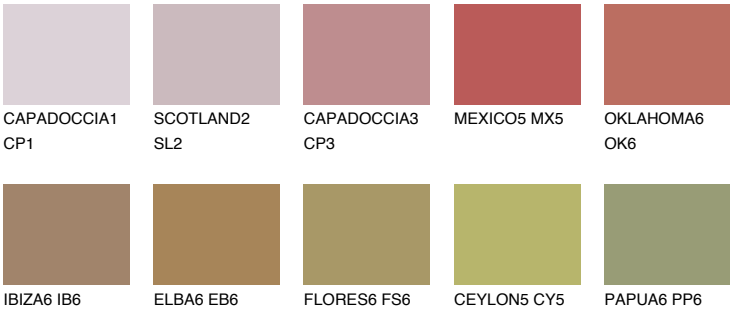

## ASTURIA6 AS6

18% **TSR** 26%

### Matching colours

#### COLOURS

#### INTENSE

For more information on plasters and paints, go to [www.ceresit.ee](http://www.ceresit.ee)

\*The presented colours refer to plasters and paints offered by Ceresit. Due to the use of digital techniques, the presented colours might not represent the original ones, thus they cannot be considered as a reliable colour presentation. We recommend checking the authentic colour samples.