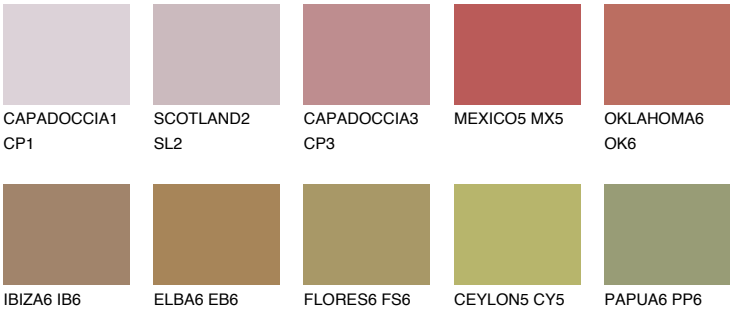

## ASTURIA6 AS6

18% TSR 26%

### Matching colours

#### COLOURS

#### INTENSE

For more information on plasters and paints, go to [www.ceresit.ee](http://www.ceresit.ee)

\*The presented colours refer to plasters and paints offered by Ceresit. Due to the use of digital techniques, the presented colours might not represent the original ones, thus they cannot be considered as a reliable colour presentation. We recommend checking the authentic colour samples.