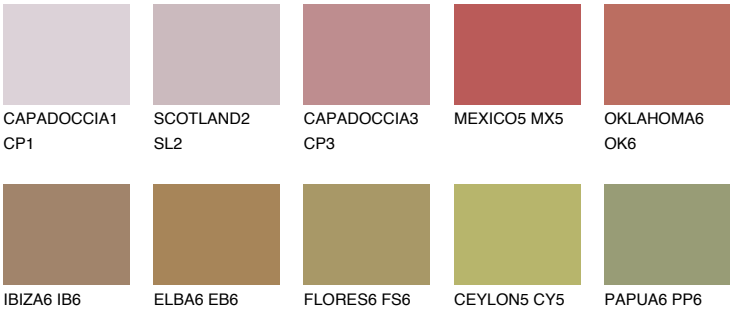

ASTURIA6 AS6

18% **TSR** 26%

Matching colours

COLOURS

INTENSE

For more information on plasters and paints, go to www.ceresit.ee

*The presented colours refer to plasters and paints offered by Ceresit. Due to the use of digital techniques, the presented colours might not represent the original ones, thus they cannot be considered as a reliable colour presentation. We recommend checking the authentic colour samples.