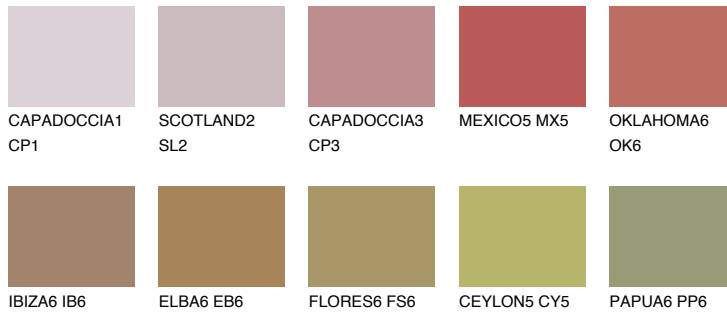

ASTURIA6 AS6

18% **TSR** 26%

Matching colours

COLOURS

INTENSE

For more information on plasters and paints, go to
www.ceresit.ee

*The presented colours refer to plasters and paints offered by Ceresit. Due to the use of digital techniques, the presented colours might not represent the original ones, thus they cannot be considered as a reliable colour presentation. We recommend checking the authentic colour samples.