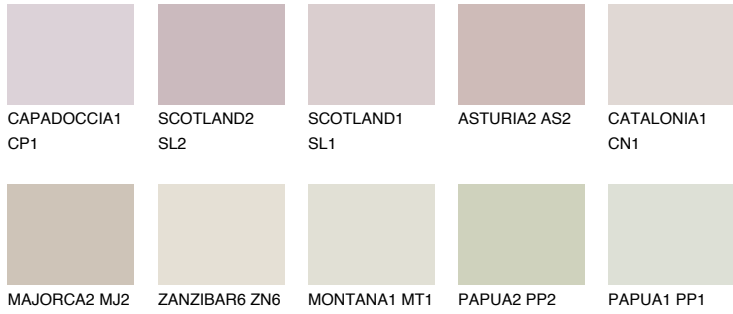

COLOUR DETAILS

GALICIA1 GL1

62% TSR 60%

Matching colours

COLOURS

INTENSE

For more information on plasters and paints, go to www.ceresit.ee

*The presented colours refer to plasters and paints offered by Ceresit. Due to the use of digital techniques, the presented colours might not represent the original ones, thus they cannot be considered as a reliable colour presentation. We recommend checking the authentic colour samples.