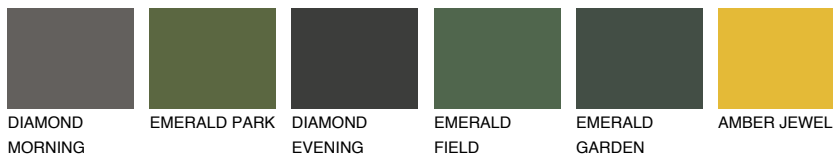

COLOUR DETAILS

GALICIA1 GL1

62% TSR 60%

Matching colours

COLOURS

INTENSE

For more information on plasters and paints, go to www.ceresit.ee

*The presented colours refer to plasters and paints offered by Ceresit. Due to the use of digital techniques, the presented colours might not represent the original ones, thus they cannot be considered as a reliable colour presentation. We recommend checking the authentic colour samples.