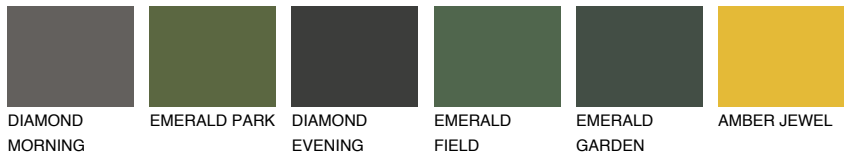

COLOUR DETAILS

GALICIA1 GL1

62% TSR 60%

Matching colours

COLOURS

INTENSE

For more information on plasters and paints, go to www.ceresit.ee

*The presented colours refer to plasters and paints offered by Ceresit. Due to the use of digital techniques, the presented colours might not represent the original ones, thus they cannot be considered as a reliable colour presentation. We recommend checking the authentic colour samples.