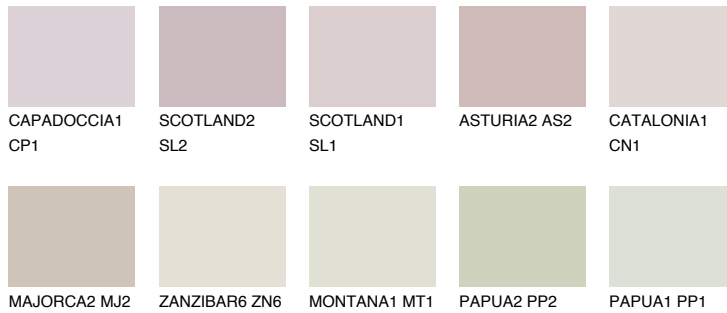

# COLOUR DETAILS

### Matching colours

#### COLOURS

#### INTENSE

For more information on plasters and paints, go to [www.ceresit.ee](http://www.ceresit.ee)

\*The presented colours refer to plasters and paints offered by Ceresit. Due to the use of digital techniques, the presented colours might not represent the original ones, thus they cannot be considered as a reliable colour presentation. We recommend checking the authentic colour samples.