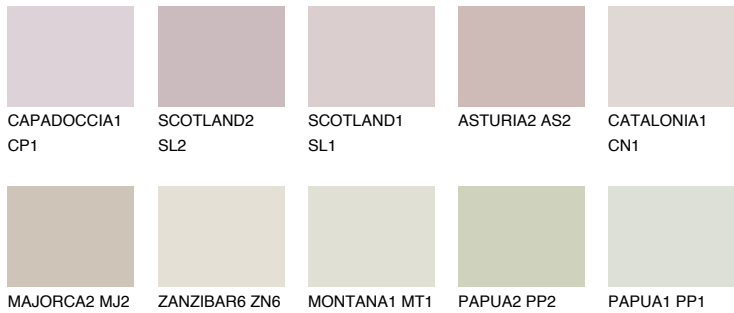

COLOUR DETAILS

GALICIA1 GL1

62% TSR 60%

Matching colours

COLOURS

INTENSE

For more information on plasters and paints, go to www.ceresit.ee

*The presented colours refer to plasters and paints offered by Ceresit. Due to the use of digital techniques, the presented colours might not represent the original ones, thus they cannot be considered as a reliable colour presentation. We recommend checking the authentic colour samples.