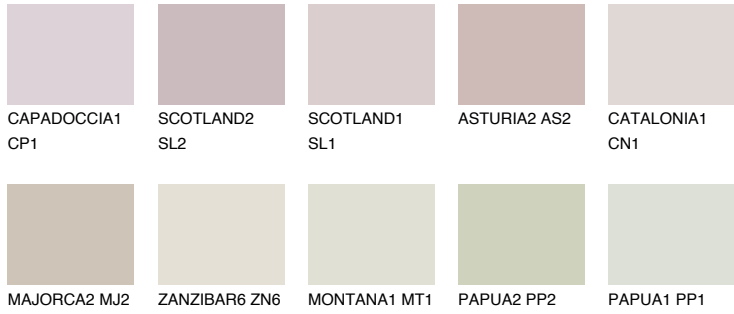

COLOUR DETAILS

GALICIA1 GL1

62% TSR 60%

Matching colours

COLOURS

INTENSE

For more information on plasters and paints, go to www.ceresit.ee

*The presented colours refer to plasters and paints offered by Ceresit. Due to the use of digital techniques, the presented colours might not represent the original ones, thus they cannot be considered as a reliable colour presentation. We recommend checking the authentic colour samples.