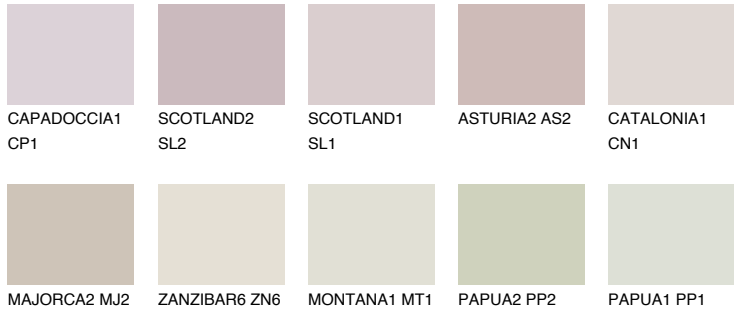

COLOUR DETAILS

GALICIA1 GL1

62% TSR 60%

Matching colours

COLOURS

INTENSE

For more information on plasters and paints, go to www.ceresit.ee

*The presented colours refer to plasters and paints offered by Ceresit. Due to the use of digital techniques, the presented colours might not represent the original ones, thus they cannot be considered as a reliable colour presentation. We recommend checking the authentic colour samples.