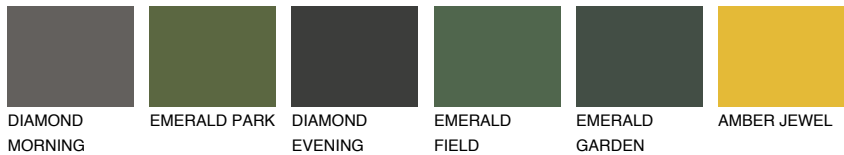

COLOUR DETAILS

GALICIA1 GL1

62% TSR 60%

Matching colours

COLOURS

INTENSE

For more information on plasters and paints, go to www.ceresit.ee

*The presented colours refer to plasters and paints offered by Ceresit. Due to the use of digital techniques, the presented colours might not represent the original ones, thus they cannot be considered as a reliable colour presentation. We recommend checking the authentic colour samples.