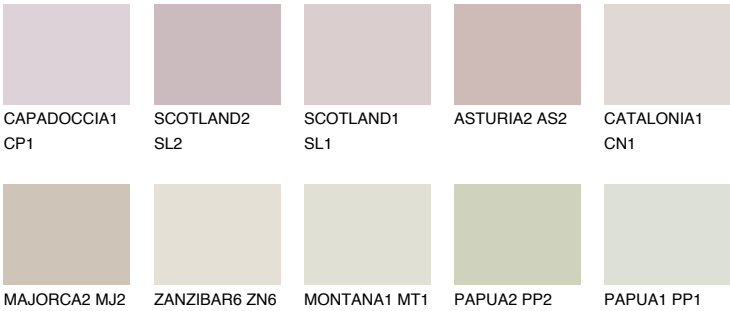

COLOUR DETAILS

GALICIA1 GL1

62% TSR 60%

Matching colours

COLOURS

INTENSE

For more information on plasters and paints, go to www.ceresit.ee

*The presented colours refer to plasters and paints offered by Ceresit. Due to the use of digital techniques, the presented colours might not represent the original ones, thus they cannot be considered as a reliable colour presentation. We recommend checking the authentic colour samples.