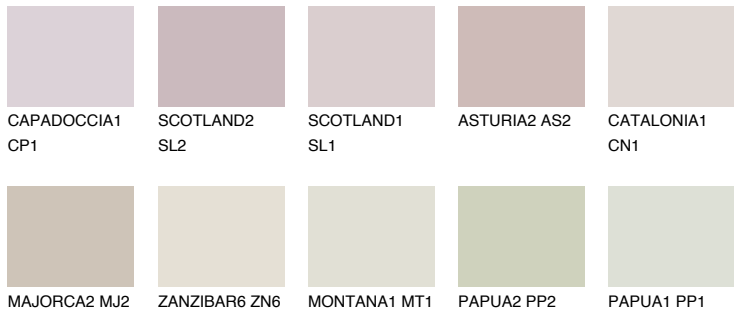

# COLOUR DETAILS

### Matching colours

#### COLOURS

#### INTENSE

For more information on plasters and paints, go to [www.ceresit.ee](http://www.ceresit.ee)

\*The presented colours refer to plasters and paints offered by Ceresit. Due to the use of digital techniques, the presented colours might not represent the original ones, thus they cannot be considered as a reliable colour presentation. We recommend checking the authentic colour samples.