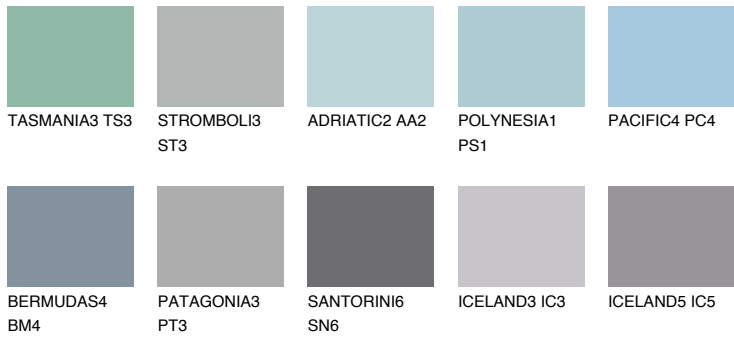

COLOUR DETAILS

SAMOA2 SA2

52% **TSR** 57%

Matching colours

COLOURS

INTENSE

For more information on plasters and paints, go to www.ceresit.ee

*The presented colours refer to plasters and paints offered by Ceresit. Due to the use of digital techniques, the presented colours might not represent the original ones, thus they cannot be considered as a reliable colour presentation. We recommend checking the authentic colour samples.