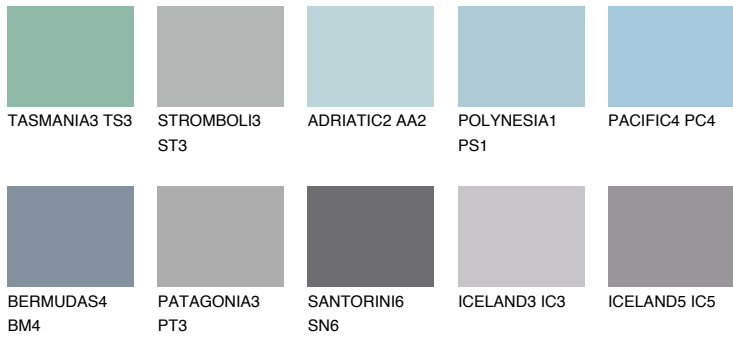

# COLOUR DETAILS

## SAMOA2 SA2

52% TSR 57%

### Matching colours

#### COLOURS