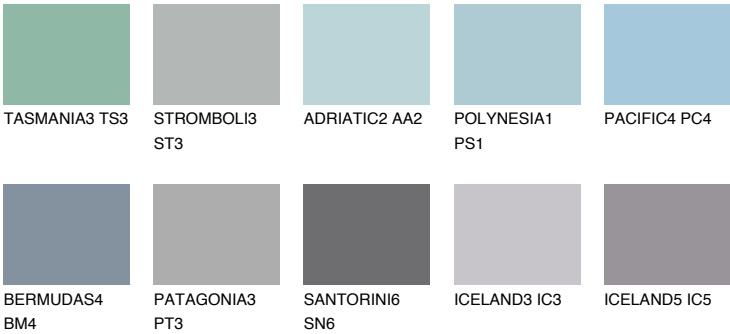

SAMOA2 SA2

52% **TSR** 57%

Matching colours

COLOURS

INTENSE

For more information on plasters and paints, go to www.ceresit.ee

*The presented colours refer to plasters and paints offered by Ceresit. Due to the use of digital techniques, the presented colours might not represent the original ones, thus they cannot be considered as a reliable colour presentation. We recommend checking the authentic colour samples.