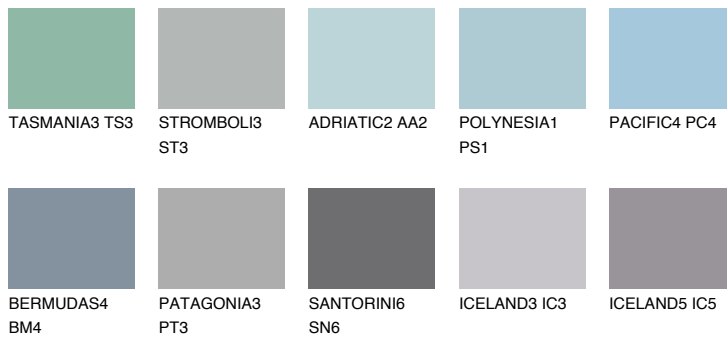

SAMOA2 SA2

52% **TSR** 57%

Matching colours

COLOURS

INTENSE

For more information on plasters and paints, go to www.ceresit.ee

*The presented colours refer to plasters and paints offered by Ceresit. Due to the use of digital techniques, the presented colours might not represent the original ones, thus they cannot be considered as a reliable colour presentation. We recommend checking the authentic colour samples.