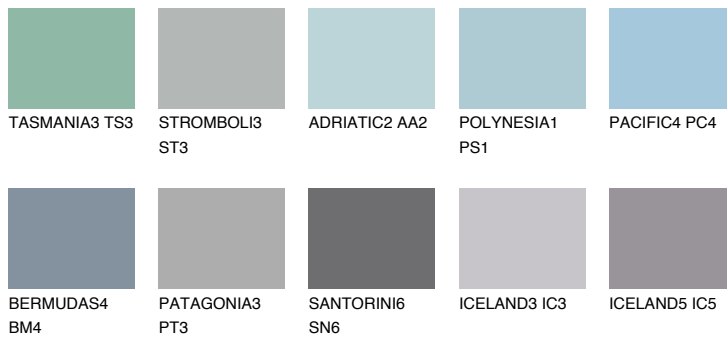

# COLOUR DETAILS

## SAMOA2 SA2

52% TSR 57%

### Matching colours

#### COLOURS