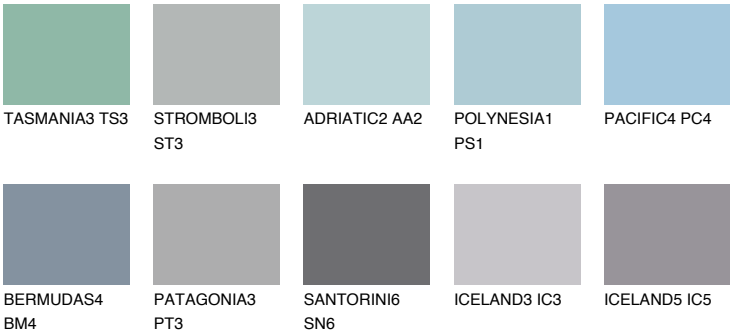

## SAMOA2 SA2

52% **TSR** 57%

### Matching colours

#### COLOURS

#### INTENSE

For more information on plasters and paints, go to [www.ceresit.ee](http://www.ceresit.ee)

\*The presented colours refer to plasters and paints offered by Ceresit. Due to the use of digital techniques, the presented colours might not represent the original ones, thus they cannot be considered as a reliable colour presentation. We recommend checking the authentic colour samples.