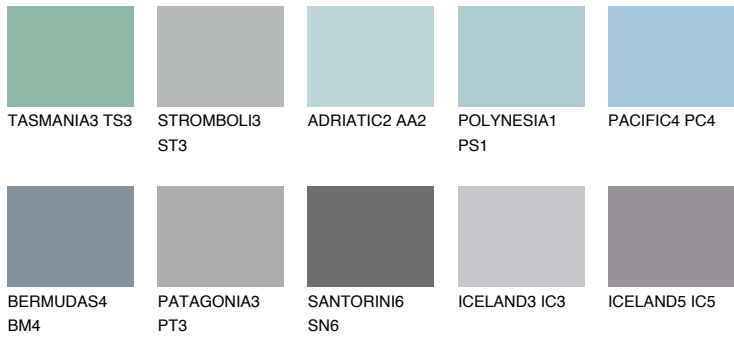

# COLOUR DETAILS

## SAMOA2 SA2

52% TSR 57%

### Matching colours

#### COLOURS