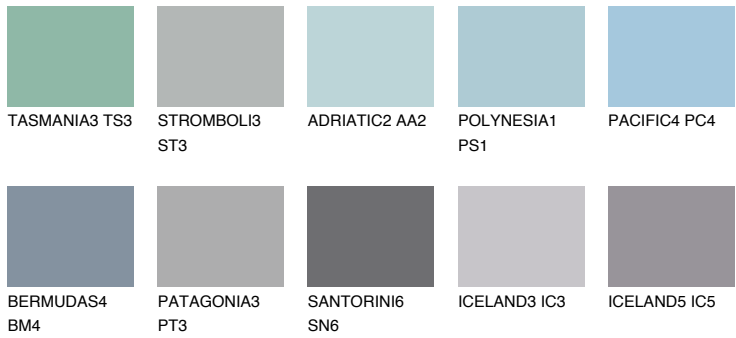

COLOUR DETAILS

SAMOA2 SA2

52% TSR 57%

Matching colours

COLOURS

INTENSE

For more information on plasters and paints, go to www.ceresit.ee

*The presented colours refer to plasters and paints offered by Ceresit. Due to the use of digital techniques, the presented colours might not represent the original ones, thus they cannot be considered as a reliable colour presentation. We recommend checking the authentic colour samples.