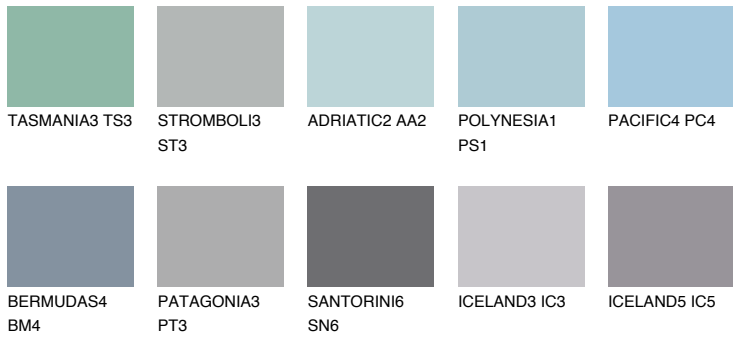

COLOUR DETAILS

SAMOA2 SA2

52% TSR 57%

Matching colours

COLOURS

INTENSE

For more information on plasters and paints, go to www.ceresit.ee

*The presented colours refer to plasters and paints offered by Ceresit. Due to the use of digital techniques, the presented colours might not represent the original ones, thus they cannot be considered as a reliable colour presentation. We recommend checking the authentic colour samples.