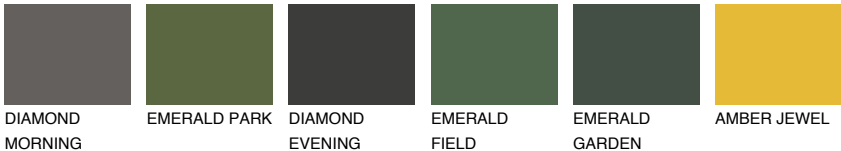

GALICIA2 GL2

53% **TSR** 58%

Matching colours

COLOURS

INTENSE

For more information on plasters and paints, go to www.ceresit.ee

*The presented colours refer to plasters and paints offered by Ceresit. Due to the use of digital techniques, the presented colours might not represent the original ones, thus they cannot be considered as a reliable colour presentation. We recommend checking the authentic colour samples.