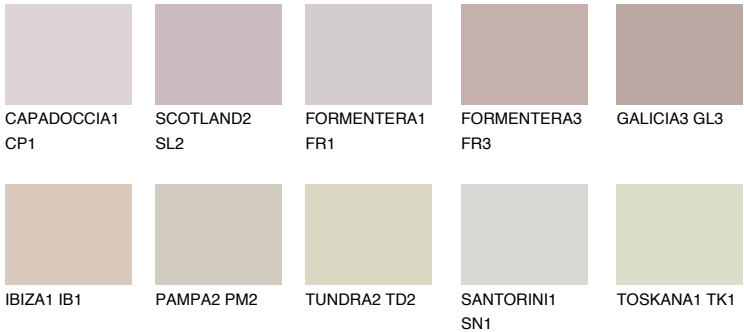

## GALICIA2 GL2

53% **TSR** 58%

### Matching colours

#### COLOURS

#### INTENSE

For more information on plasters and paints, go to [www.ceresit.ee](http://www.ceresit.ee)

\*The presented colours refer to plasters and paints offered by Ceresit. Due to the use of digital techniques, the presented colours might not represent the original ones, thus they cannot be considered as a reliable colour presentation. We recommend checking the authentic colour samples.