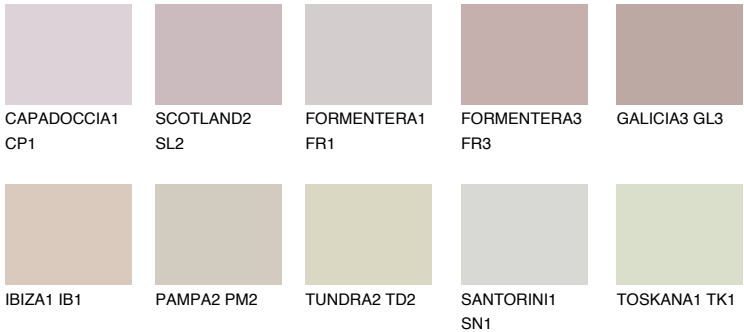

COLOUR DETAILS

GALICIA2 GL2

53% TSR 58%

Matching colours

COLOURS

INTENSE

For more information on plasters and paints, go to www.ceresit.ee

*The presented colours refer to plasters and paints offered by Ceresit. Due to the use of digital techniques, the presented colours might not represent the original ones, thus they cannot be considered as a reliable colour presentation. We recommend checking the authentic colour samples.