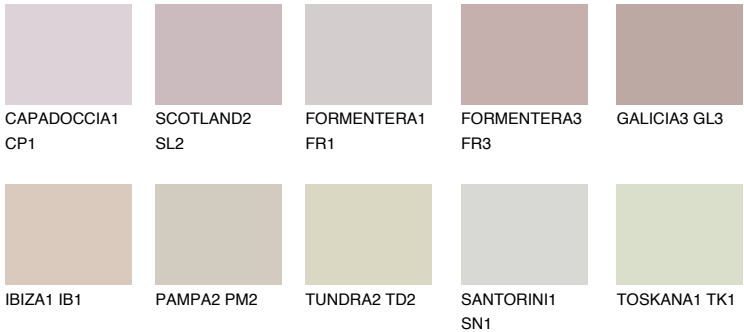

GALICIA2 GL2

53% **TSR** 58%

Matching colours

COLOURS

INTENSE

For more information on plasters and paints, go to www.ceresit.ee

*The presented colours refer to plasters and paints offered by Ceresit. Due to the use of digital techniques, the presented colours might not represent the original ones, thus they cannot be considered as a reliable colour presentation. We recommend checking the authentic colour samples.