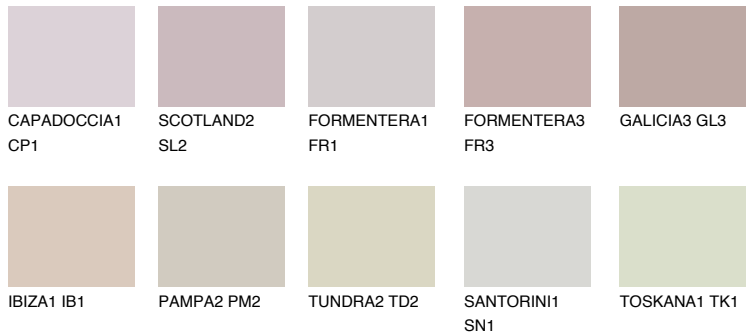

COLOUR DETAILS

GALICIA2 GL2

53% TSR 58%

Matching colours

COLOURS

INTENSE

For more information on plasters and paints, go to www.ceresit.ee

*The presented colours refer to plasters and paints offered by Ceresit. Due to the use of digital techniques, the presented colours might not represent the original ones, thus they cannot be considered as a reliable colour presentation. We recommend checking the authentic colour samples.