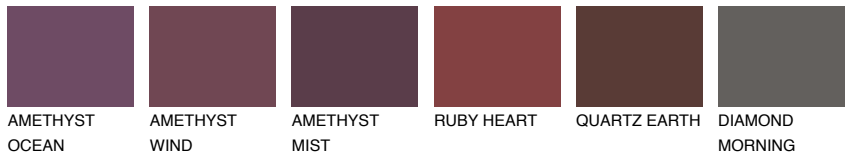

COLOUR DETAILS

GALICIA3 GL3

42% TSR 40%

Matching colours

COLOURS

INTENSE

For more information on plasters and paints, go to www.ceresit.ee

*The presented colours refer to plasters and paints offered by Ceresit. Due to the use of digital techniques, the presented colours might not represent the original ones, thus they cannot be considered as a reliable colour presentation. We recommend checking the authentic colour samples.