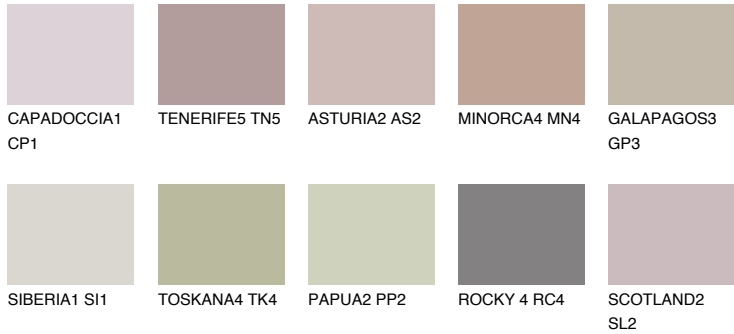

COLOUR DETAILS

GALICIA3 GL3

42% **TSR** 40%

Matching colours

COLOURS

INTENSE

For more information on plasters and paints, go to www.ceresit.ee

*The presented colours refer to plasters and paints offered by Ceresit. Due to the use of digital techniques, the presented colours might not represent the original ones, thus they cannot be considered as a reliable colour presentation. We recommend checking the authentic colour samples.