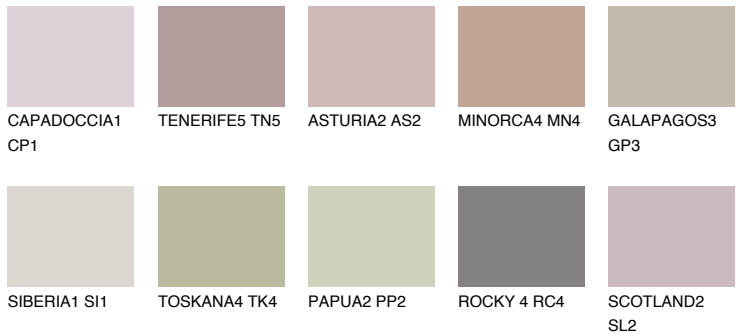

COLOUR DETAILS

GALICIA3 GL3

42% **TSR** 40%

Matching colours

COLOURS

INTENSE

For more information on plasters and paints, go to www.ceresit.ee

*The presented colours refer to plasters and paints offered by Ceresit. Due to the use of digital techniques, the presented colours might not represent the original ones, thus they cannot be considered as a reliable colour presentation. We recommend checking the authentic colour samples.