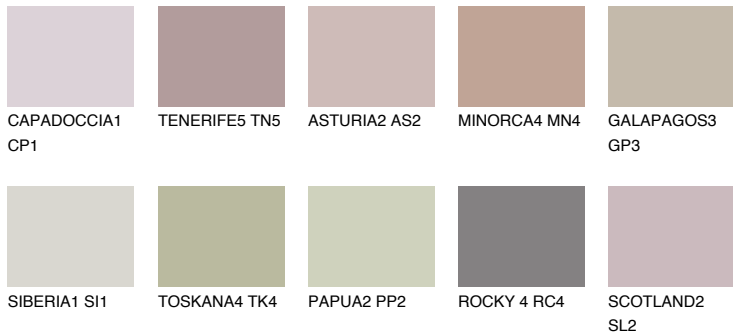

COLOUR DETAILS

GALICIA3 GL3

42% TSR 40%

Matching colours

COLOURS

INTENSE

For more information on plasters and paints, go to www.ceresit.ee

*The presented colours refer to plasters and paints offered by Ceresit. Due to the use of digital techniques, the presented colours might not represent the original ones, thus they cannot be considered as a reliable colour presentation. We recommend checking the authentic colour samples.