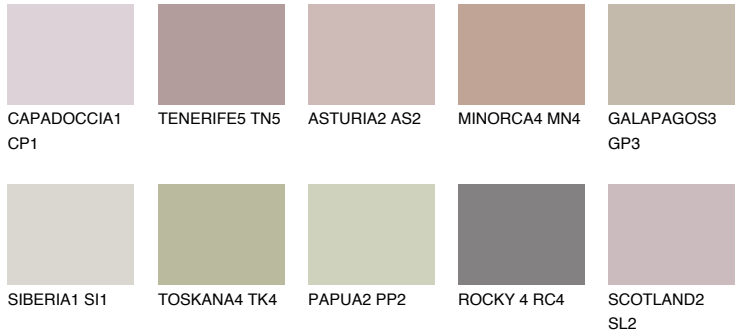

COLOUR DETAILS

GALICIA3 GL3

42% TSR 40%

Matching colours

COLOURS

INTENSE

For more information on plasters and paints, go to www.ceresit.ee

*The presented colours refer to plasters and paints offered by Ceresit. Due to the use of digital techniques, the presented colours might not represent the original ones, thus they cannot be considered as a reliable colour presentation. We recommend checking the authentic colour samples.