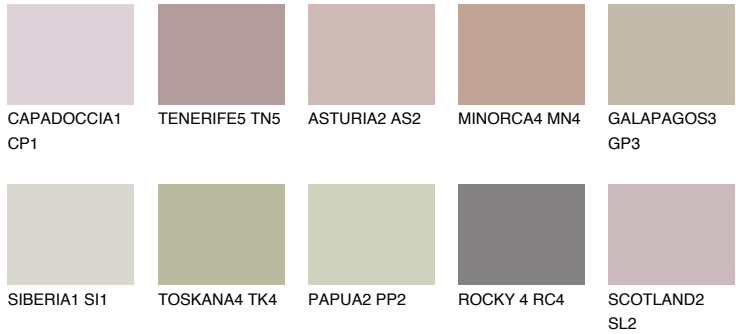

# COLOUR DETAILS

### Matching colours

#### COLOURS

#### INTENSE

For more information on plasters and paints, go to [www.ceresit.ee](http://www.ceresit.ee)

\*The presented colours refer to plasters and paints offered by Ceresit. Due to the use of digital techniques, the presented colours might not represent the original ones, thus they cannot be considered as a reliable colour presentation. We recommend checking the authentic colour samples.