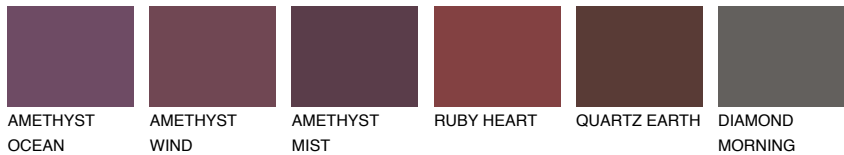

COLOUR DETAILS

GALICIA3 GL3

42% TSR 40%

Matching colours

COLOURS

INTENSE

For more information on plasters and paints, go to www.ceresit.ee

*The presented colours refer to plasters and paints offered by Ceresit. Due to the use of digital techniques, the presented colours might not represent the original ones, thus they cannot be considered as a reliable colour presentation. We recommend checking the authentic colour samples.