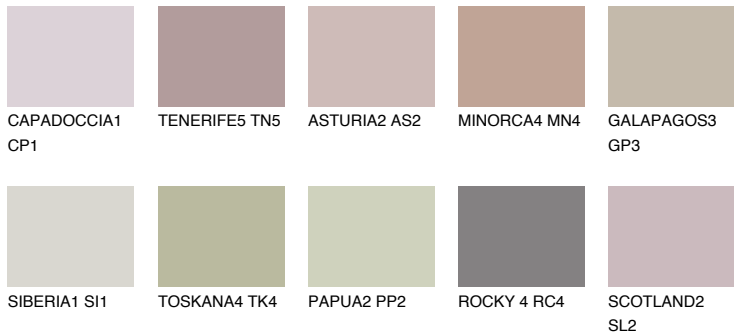

# COLOUR DETAILS

### Matching colours

#### COLOURS

#### INTENSE

For more information on plasters and paints, go to [www.ceresit.ee](http://www.ceresit.ee)

\*The presented colours refer to plasters and paints offered by Ceresit. Due to the use of digital techniques, the presented colours might not represent the original ones, thus they cannot be considered as a reliable colour presentation. We recommend checking the authentic colour samples.