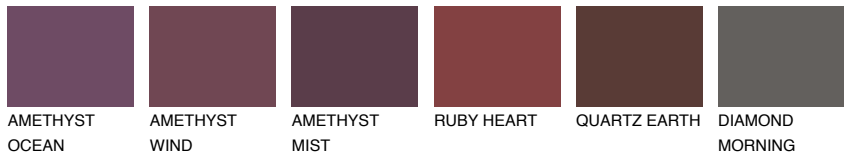

COLOUR DETAILS

GALICIA3 GL3

42% **TSR** 40%

Matching colours

COLOURS

INTENSE

For more information on plasters and paints, go to www.ceresit.ee

*The presented colours refer to plasters and paints offered by Ceresit. Due to the use of digital techniques, the presented colours might not represent the original ones, thus they cannot be considered as a reliable colour presentation. We recommend checking the authentic colour samples.