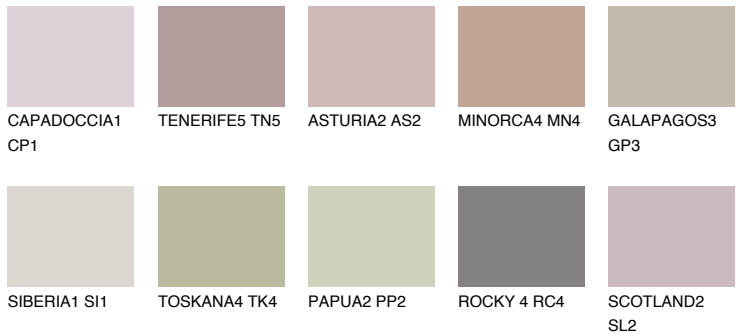

COLOUR DETAILS

GALICIA3 GL3

42% TSR 40%

Matching colours

COLOURS

INTENSE

For more information on plasters and paints, go to www.ceresit.ee

*The presented colours refer to plasters and paints offered by Ceresit. Due to the use of digital techniques, the presented colours might not represent the original ones, thus they cannot be considered as a reliable colour presentation. We recommend checking the authentic colour samples.