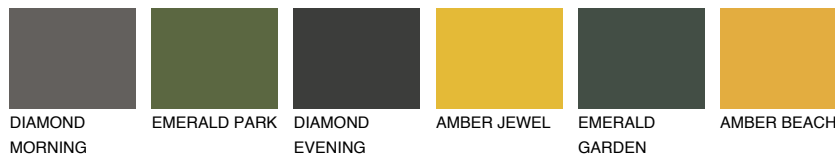

COLOUR DETAILS

GALICIA4 GL4

31% TSR 33%

Matching colours

COLOURS

INTENSE

For more information on plasters and paints, go to www.ceresit.ee

*The presented colours refer to plasters and paints offered by Ceresit. Due to the use of digital techniques, the presented colours might not represent the original ones, thus they cannot be considered as a reliable colour presentation. We recommend checking the authentic colour samples.