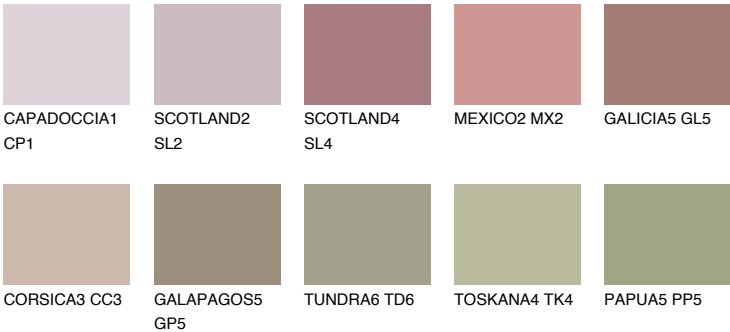

## GALICIA4 GL4

31% TSR 33%

### Matching colours

#### COLOURS

#### INTENSE

For more information on plasters and paints, go to [www.ceresit.ee](http://www.ceresit.ee)

\*The presented colours refer to plasters and paints offered by Ceresit. Due to the use of digital techniques, the presented colours might not represent the original ones, thus they cannot be considered as a reliable colour presentation. We recommend checking the authentic colour samples.