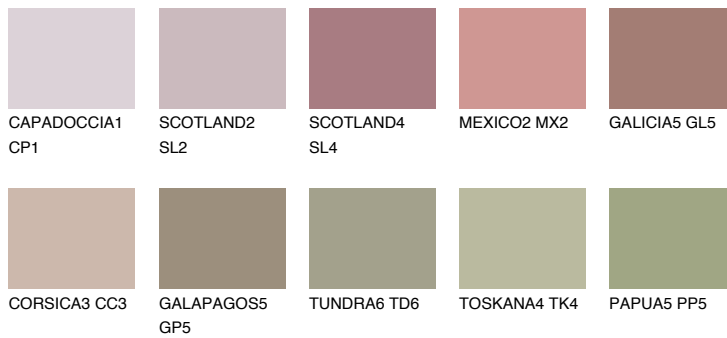

# COLOUR DETAILS

### Matching colours

#### COLOURS

#### INTENSE

For more information on plasters and paints, go to [www.ceresit.ee](http://www.ceresit.ee)

\*The presented colours refer to plasters and paints offered by Ceresit. Due to the use of digital techniques, the presented colours might not represent the original ones, thus they cannot be considered as a reliable colour presentation. We recommend checking the authentic colour samples.