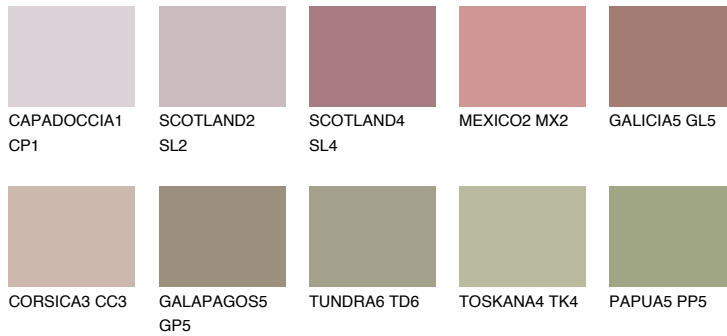

COLOUR DETAILS

GALICIA4 GL4

31% TSR 33%

Matching colours

COLOURS

INTENSE

For more information on plasters and paints, go to www.ceresit.ee

*The presented colours refer to plasters and paints offered by Ceresit. Due to the use of digital techniques, the presented colours might not represent the original ones, thus they cannot be considered as a reliable colour presentation. We recommend checking the authentic colour samples.