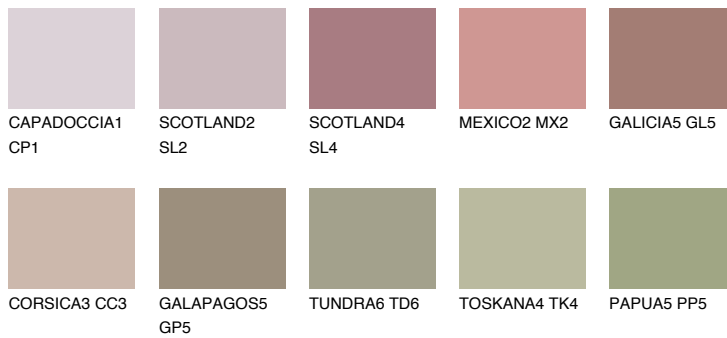

COLOUR DETAILS

GALICIA4 GL4

31% TSR 33%

Matching colours

COLOURS

INTENSE

For more information on plasters and paints, go to www.ceresit.ee

*The presented colours refer to plasters and paints offered by Ceresit. Due to the use of digital techniques, the presented colours might not represent the original ones, thus they cannot be considered as a reliable colour presentation. We recommend checking the authentic colour samples.