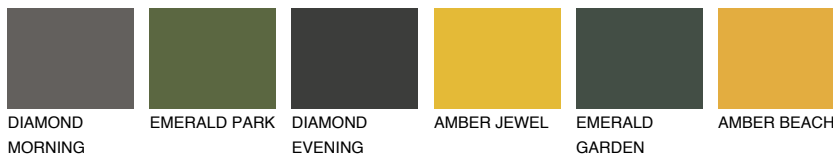

COLOUR DETAILS

GALICIA4 GL4

31% TSR 33%

Matching colours

COLOURS

INTENSE

For more information on plasters and paints, go to www.ceresit.ee

*The presented colours refer to plasters and paints offered by Ceresit. Due to the use of digital techniques, the presented colours might not represent the original ones, thus they cannot be considered as a reliable colour presentation. We recommend checking the authentic colour samples.