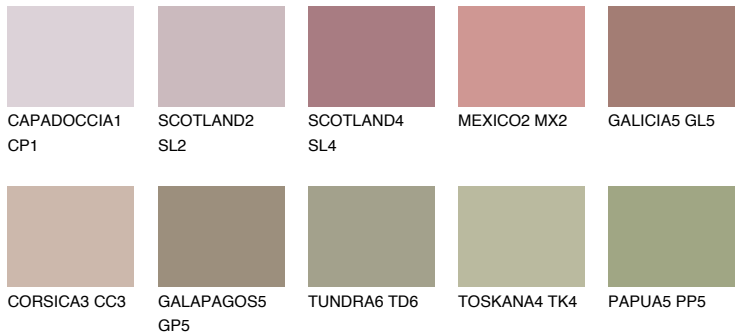

COLOUR DETAILS

GALICIA4 GL4

31% TSR 33%

Matching colours

COLOURS

INTENSE

For more information on plasters and paints, go to www.ceresit.ee

*The presented colours refer to plasters and paints offered by Ceresit. Due to the use of digital techniques, the presented colours might not represent the original ones, thus they cannot be considered as a reliable colour presentation. We recommend checking the authentic colour samples.