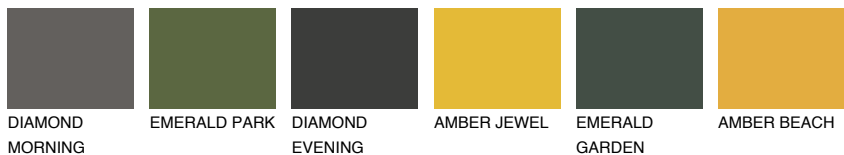

COLOUR DETAILS

GALICIA4 GL4

31% TSR 33%

Matching colours

COLOURS

INTENSE

For more information on plasters and paints, go to www.ceresit.ee

*The presented colours refer to plasters and paints offered by Ceresit. Due to the use of digital techniques, the presented colours might not represent the original ones, thus they cannot be considered as a reliable colour presentation. We recommend checking the authentic colour samples.