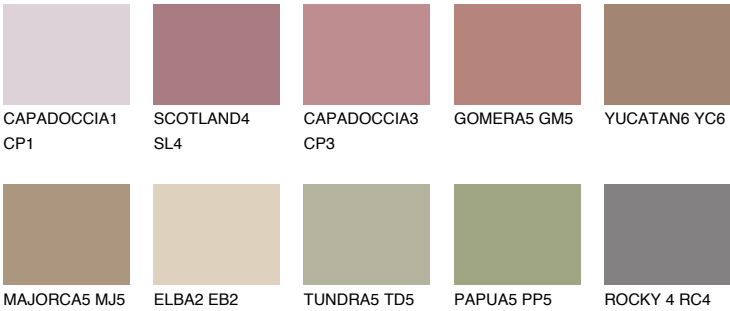

## GALICIA5 GL5

☀ 24%    **TSR** 29%

### Matching colours

#### COLOURS

#### INTENSE

For more information on plasters and paints, go to [www.ceresit.ee](http://www.ceresit.ee)

\*The presented colours refer to plasters and paints offered by Ceresit. Due to the use of digital techniques, the presented colours might not represent the original ones, thus they cannot be considered as a reliable colour presentation. We recommend checking the authentic colour samples.