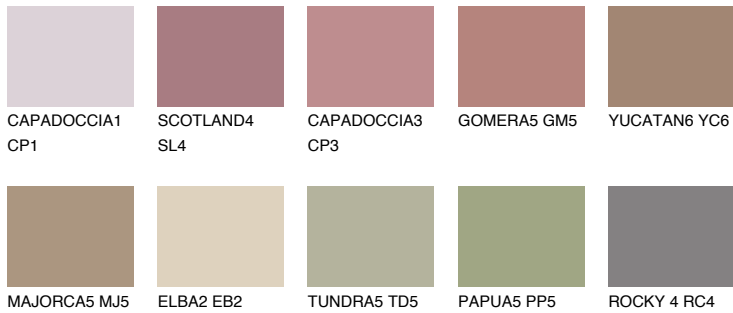

# COLOUR DETAILS

### Matching colours

#### COLOURS

#### INTENSE

For more information on plasters and paints, go to [www.ceresit.ee](http://www.ceresit.ee)

\*The presented colours refer to plasters and paints offered by Ceresit. Due to the use of digital techniques, the presented colours might not represent the original ones, thus they cannot be considered as a reliable colour presentation. We recommend checking the authentic colour samples.