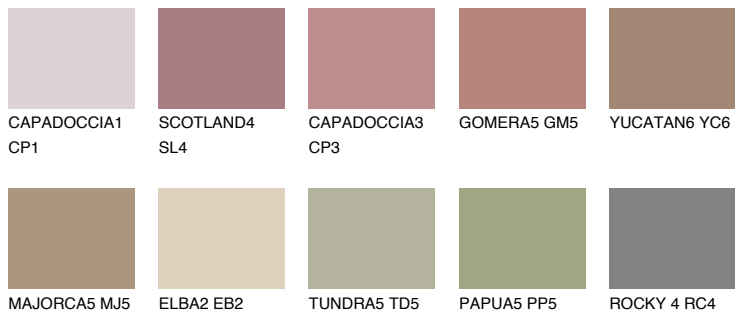

COLOUR DETAILS

GALICIA5 GL5

☀ 24% **TSR** 29%

Matching colours

COLOURS

INTENSE

For more information on plasters and paints, go to www.ceresit.ee

*The presented colours refer to plasters and paints offered by Ceresit. Due to the use of digital techniques, the presented colours might not represent the original ones, thus they cannot be considered as a reliable colour presentation. We recommend checking the authentic colour samples.