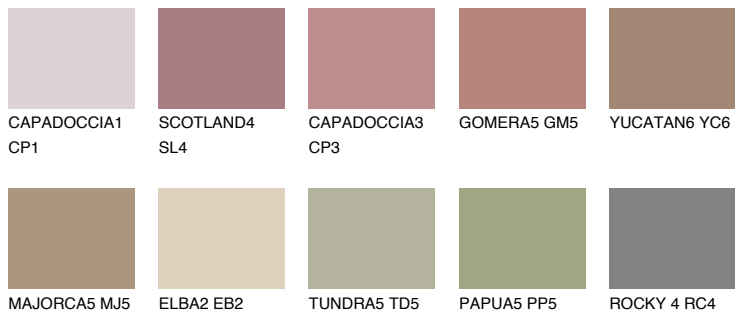

# COLOUR DETAILS

### Matching colours

#### COLOURS

#### INTENSE

For more information on plasters and paints, go to [www.ceresit.ee](http://www.ceresit.ee)

\*The presented colours refer to plasters and paints offered by Ceresit. Due to the use of digital techniques, the presented colours might not represent the original ones, thus they cannot be considered as a reliable colour presentation. We recommend checking the authentic colour samples.