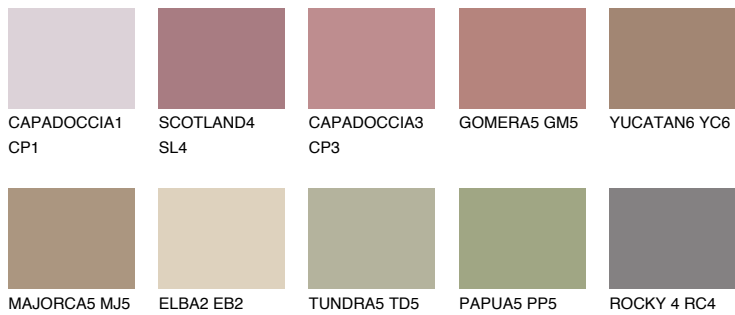

COLOUR DETAILS

GALICIA5 GL5

☀️ 24% **TSR** 29%

Matching colours

COLOURS

INTENSE

For more information on plasters and paints, go to www.ceresit.ee

*The presented colours refer to plasters and paints offered by Ceresit. Due to the use of digital techniques, the presented colours might not represent the original ones, thus they cannot be considered as a reliable colour presentation. We recommend checking the authentic colour samples.