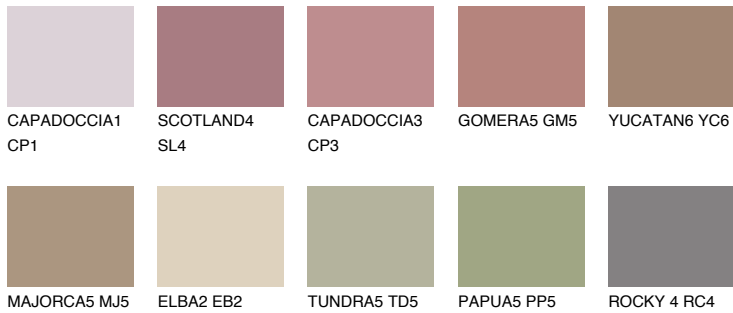

COLOUR DETAILS

GALICIA5 GL5

☀ 24% **TSR** 29%

Matching colours

COLOURS

INTENSE

For more information on plasters and paints, go to www.ceresit.ee

*The presented colours refer to plasters and paints offered by Ceresit. Due to the use of digital techniques, the presented colours might not represent the original ones, thus they cannot be considered as a reliable colour presentation. We recommend checking the authentic colour samples.