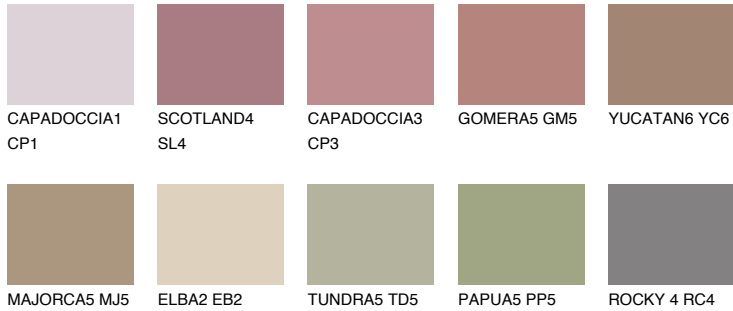

# COLOUR DETAILS

### Matching colours

#### COLOURS

#### INTENSE

For more information on plasters and paints, go to [www.ceresit.ee](http://www.ceresit.ee)

\*The presented colours refer to plasters and paints offered by Ceresit. Due to the use of digital techniques, the presented colours might not represent the original ones, thus they cannot be considered as a reliable colour presentation. We recommend checking the authentic colour samples.