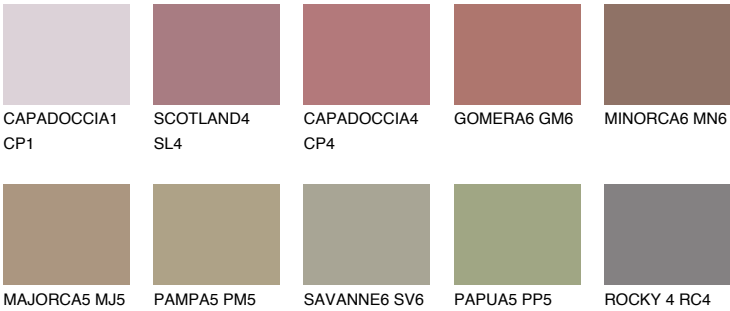

## GALICIA6 GL6

19% **TSR** 22%

### Matching colours

#### COLOURS

#### INTENSE

For more information on plasters and paints, go to [www.ceresit.ee](http://www.ceresit.ee)

\*The presented colours refer to plasters and paints offered by Ceresit. Due to the use of digital techniques, the presented colours might not represent the original ones, thus they cannot be considered as a reliable colour presentation. We recommend checking the authentic colour samples.