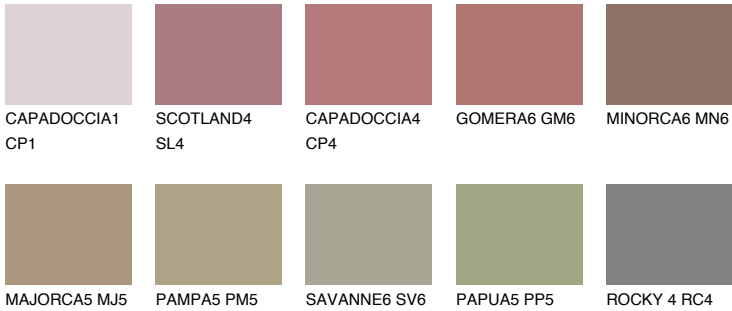

COLOUR DETAILS

GALICIA6 GL6

19% TSR 22%

Matching colours

COLOURS

INTENSE

For more information on plasters and paints, go to www.ceresit.ee

*The presented colours refer to plasters and paints offered by Ceresit. Due to the use of digital techniques, the presented colours might not represent the original ones, thus they cannot be considered as a reliable colour presentation. We recommend checking the authentic colour samples.