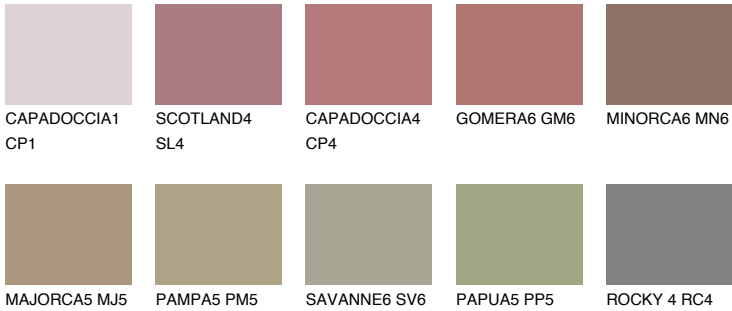

## GALICIA6 GL6

19% **TSR** 22%

### Matching colours

#### COLOURS

#### INTENSE

For more information on plasters and paints, go to [www.ceresit.ee](http://www.ceresit.ee)

\*The presented colours refer to plasters and paints offered by Ceresit. Due to the use of digital techniques, the presented colours might not represent the original ones, thus they cannot be considered as a reliable colour presentation. We recommend checking the authentic colour samples.