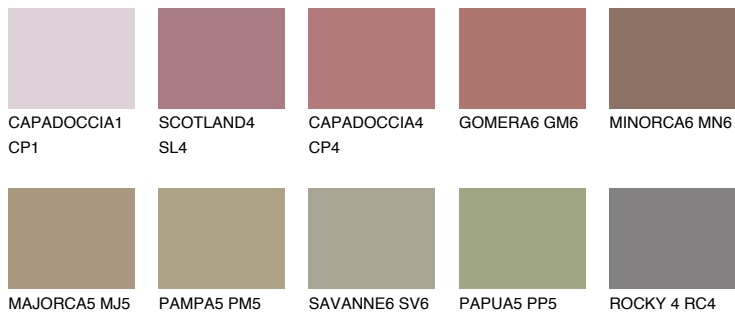

GALICIA6 GL6

19% **TSR** 22%

Matching colours

COLOURS

INTENSE

For more information on plasters and paints, go to www.ceresit.ee

*The presented colours refer to plasters and paints offered by Ceresit. Due to the use of digital techniques, the presented colours might not represent the original ones, thus they cannot be considered as a reliable colour presentation. We recommend checking the authentic colour samples.