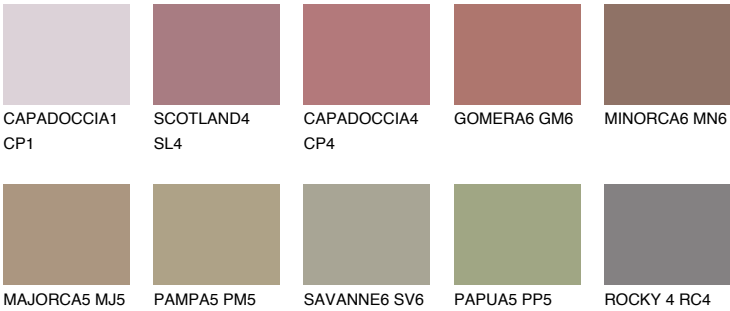

GALICIA6 GL6

19% **TSR** 22%

Matching colours

COLOURS

INTENSE

For more information on plasters and paints, go to www.ceresit.ee

*The presented colours refer to plasters and paints offered by Ceresit. Due to the use of digital techniques, the presented colours might not represent the original ones, thus they cannot be considered as a reliable colour presentation. We recommend checking the authentic colour samples.