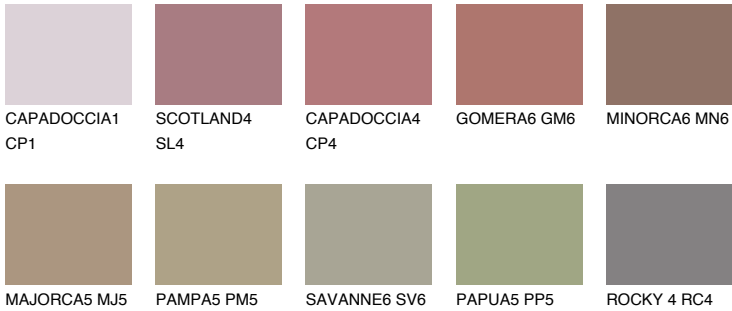

GALICIA6 GL6

19% **TSR** 22%

Matching colours

COLOURS

INTENSE

For more information on plasters and paints, go to www.ceresit.ee

*The presented colours refer to plasters and paints offered by Ceresit. Due to the use of digital techniques, the presented colours might not represent the original ones, thus they cannot be considered as a reliable colour presentation. We recommend checking the authentic colour samples.