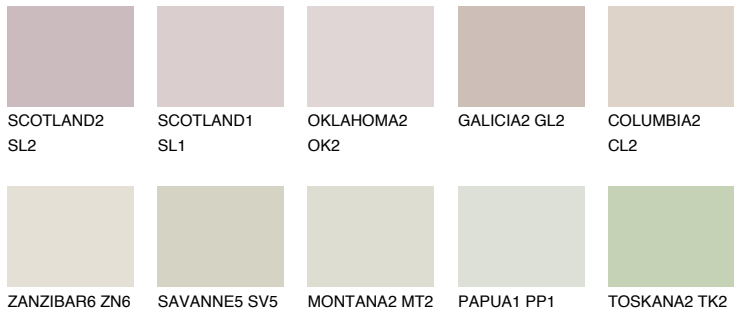

COLOUR DETAILS

MINORCA1 MN1

71% TSR 65%

Matching colours

COLOURS

INTENSE

For more information on plasters and paints, go to www.ceresit.ee

*The presented colours refer to plasters and paints offered by Ceresit. Due to the use of digital techniques, the presented colours might not represent the original ones, thus they cannot be considered as a reliable colour presentation. We recommend checking the authentic colour samples.