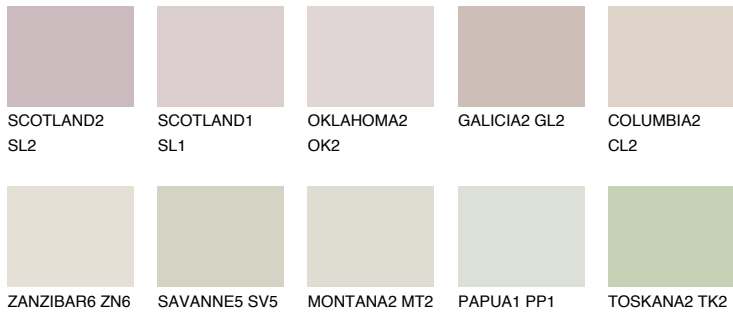

# COLOUR DETAILS

## MINORCA1 MN1

71% TSR 65%

### Matching colours

#### COLOURS