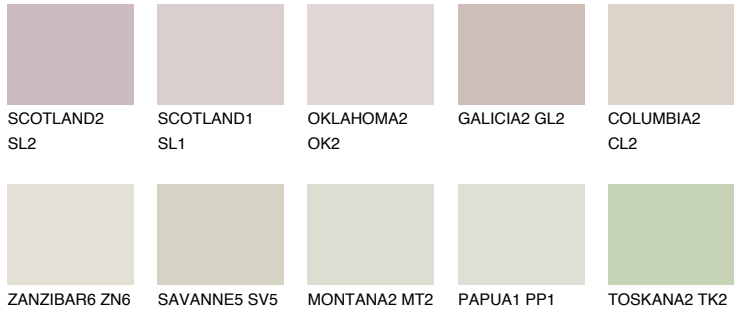

COLOUR DETAILS

MINORCA1 MN1

71% TSR 65%

Matching colours

COLOURS

INTENSE

For more information on plasters and paints, go to www.ceresit.ee

*The presented colours refer to plasters and paints offered by Ceresit. Due to the use of digital techniques, the presented colours might not represent the original ones, thus they cannot be considered as a reliable colour presentation. We recommend checking the authentic colour samples.