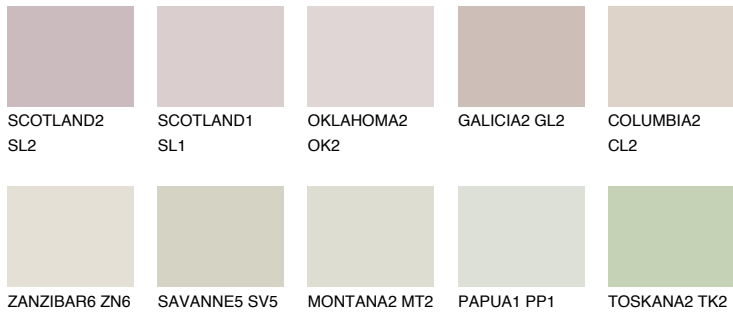

COLOUR DETAILS

MINORCA1 MN1

71% TSR 65%

Matching colours

COLOURS

INTENSE

For more information on plasters and paints, go to www.ceresit.ee

*The presented colours refer to plasters and paints offered by Ceresit. Due to the use of digital techniques, the presented colours might not represent the original ones, thus they cannot be considered as a reliable colour presentation. We recommend checking the authentic colour samples.