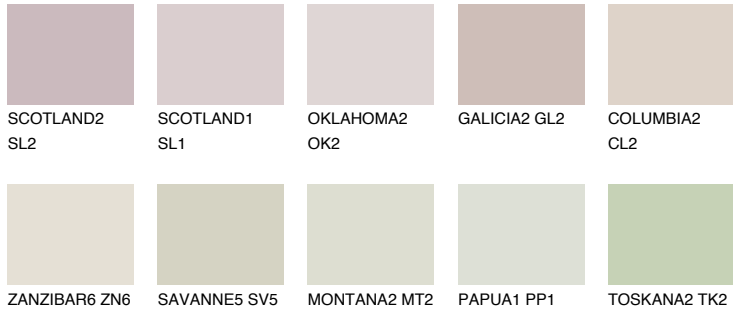

# COLOUR DETAILS

## MINORCA1 MN1

71% TSR 65%

### Matching colours

#### COLOURS