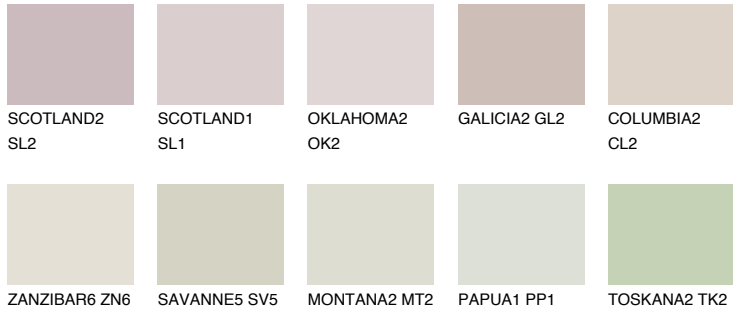

COLOUR DETAILS

MINORCA1 MN1

71% TSR 65%

Matching colours

COLOURS

INTENSE

For more information on plasters and paints, go to www.ceresit.ee

*The presented colours refer to plasters and paints offered by Ceresit. Due to the use of digital techniques, the presented colours might not represent the original ones, thus they cannot be considered as a reliable colour presentation. We recommend checking the authentic colour samples.