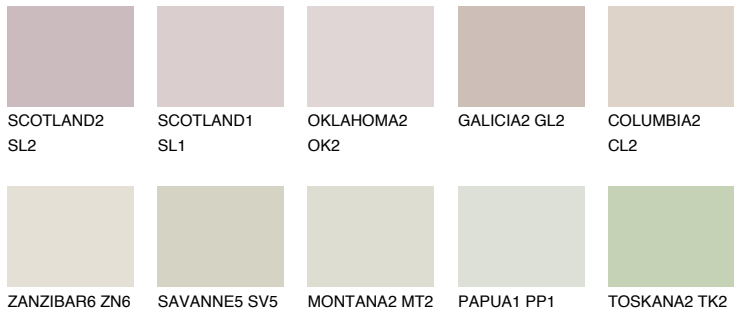

# COLOUR DETAILS

## MINORCA1 MN1

71% TSR 65%

### Matching colours

#### COLOURS