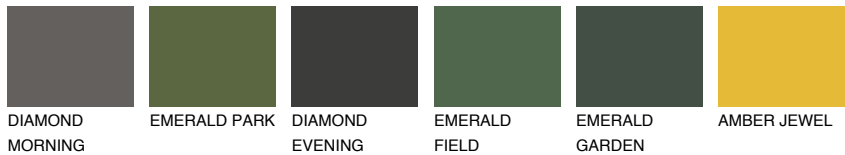

COLOUR DETAILS

MINORCA2 MN2

64% TSR 63%

Matching colours

COLOURS

INTENSE

For more information on plasters and paints, go to www.ceresit.ee

*The presented colours refer to plasters and paints offered by Ceresit. Due to the use of digital techniques, the presented colours might not represent the original ones, thus they cannot be considered as a reliable colour presentation. We recommend checking the authentic colour samples.