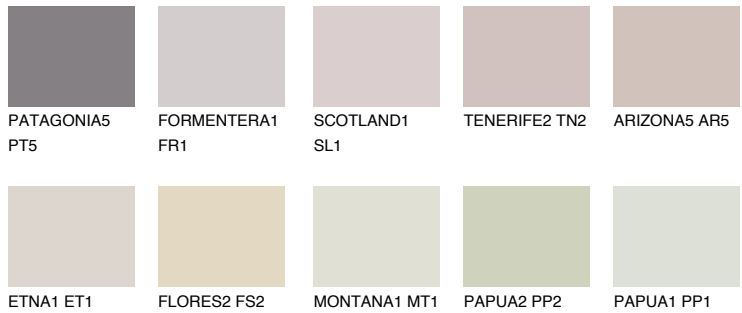

# COLOUR DETAILS

### Matching colours

#### COLOURS

#### INTENSE

For more information on plasters and paints, go to [www.ceresit.ee](http://www.ceresit.ee)

\*The presented colours refer to plasters and paints offered by Ceresit. Due to the use of digital techniques, the presented colours might not represent the original ones, thus they cannot be considered as a reliable colour presentation. We recommend checking the authentic colour samples.