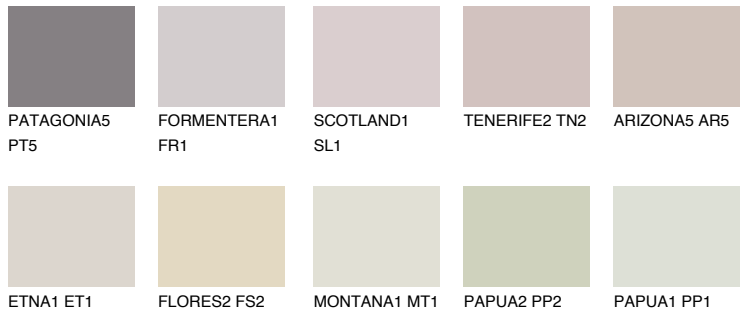

COLOUR DETAILS

MINORCA2 MN2

64% TSR 63%

Matching colours

COLOURS

INTENSE

For more information on plasters and paints, go to www.ceresit.ee

*The presented colours refer to plasters and paints offered by Ceresit. Due to the use of digital techniques, the presented colours might not represent the original ones, thus they cannot be considered as a reliable colour presentation. We recommend checking the authentic colour samples.