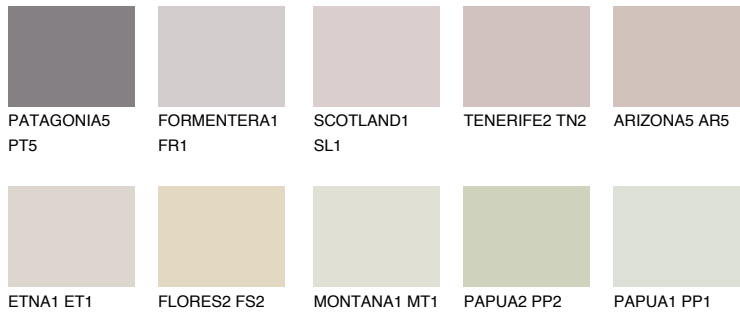

# COLOUR DETAILS

### Matching colours

#### COLOURS

#### INTENSE

For more information on plasters and paints, go to [www.ceresit.ee](http://www.ceresit.ee)

\*The presented colours refer to plasters and paints offered by Ceresit. Due to the use of digital techniques, the presented colours might not represent the original ones, thus they cannot be considered as a reliable colour presentation. We recommend checking the authentic colour samples.