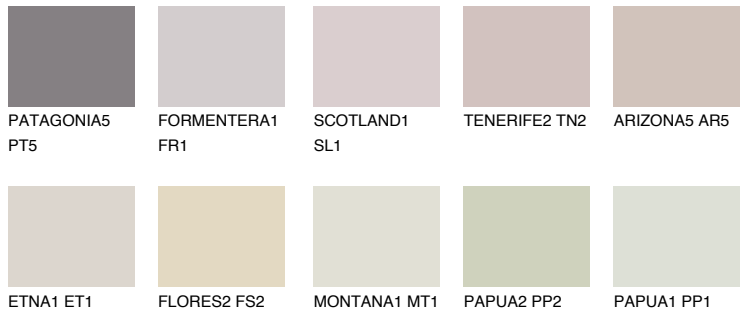

COLOUR DETAILS

MINORCA2 MN2

64% **TSR** 63%

Matching colours

COLOURS

INTENSE

For more information on plasters and paints, go to www.ceresit.ee

*The presented colours refer to plasters and paints offered by Ceresit. Due to the use of digital techniques, the presented colours might not represent the original ones, thus they cannot be considered as a reliable colour presentation. We recommend checking the authentic colour samples.