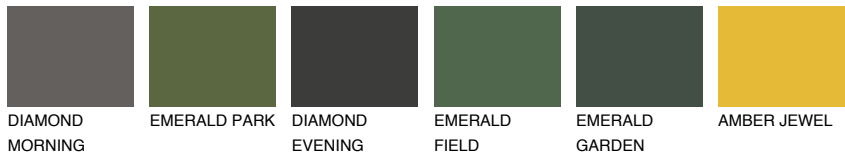

COLOUR DETAILS

MINORCA2 MN2

64% **TSR** 63%

Matching colours

COLOURS

INTENSE

For more information on plasters and paints, go to www.ceresit.ee

*The presented colours refer to plasters and paints offered by Ceresit. Due to the use of digital techniques, the presented colours might not represent the original ones, thus they cannot be considered as a reliable colour presentation. We recommend checking the authentic colour samples.