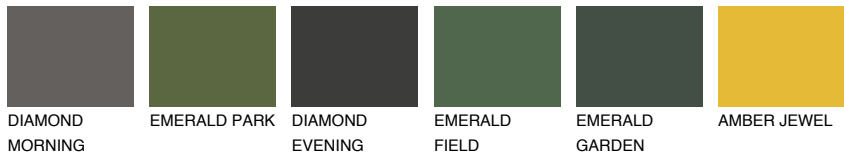

COLOUR DETAILS

MINORCA3 MN3

48% TSR 44%

Matching colours

COLOURS

INTENSE

For more information on plasters and paints, go to www.ceresit.ee

*The presented colours refer to plasters and paints offered by Ceresit. Due to the use of digital techniques, the presented colours might not represent the original ones, thus they cannot be considered as a reliable colour presentation. We recommend checking the authentic colour samples.