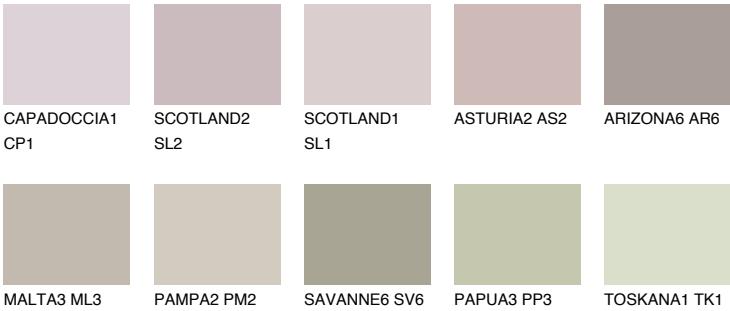

MINORCA3 MN3

48% **TSR** 44%

Matching colours

COLOURS

INTENSE

For more information on plasters and paints, go to www.ceresit.ee

*The presented colours refer to plasters and paints offered by Ceresit. Due to the use of digital techniques, the presented colours might not represent the original ones, thus they cannot be considered as a reliable colour presentation. We recommend checking the authentic colour samples.