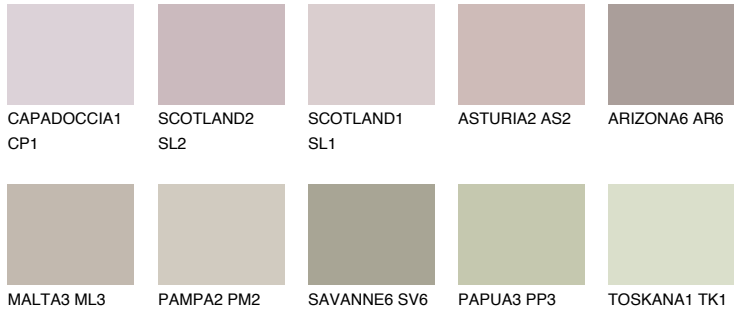

# COLOUR DETAILS

### Matching colours

#### COLOURS

#### INTENSE

For more information on plasters and paints, go to [www.ceresit.ee](http://www.ceresit.ee)

\*The presented colours refer to plasters and paints offered by Ceresit. Due to the use of digital techniques, the presented colours might not represent the original ones, thus they cannot be considered as a reliable colour presentation. We recommend checking the authentic colour samples.