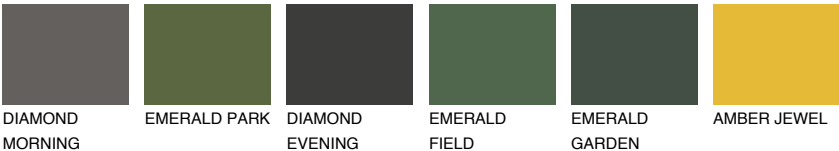

MINORCA3 MN3

48% **TSR** 44%

Matching colours

COLOURS

INTENSE

For more information on plasters and paints, go to www.ceresit.ee

*The presented colours refer to plasters and paints offered by Ceresit. Due to the use of digital techniques, the presented colours might not represent the original ones, thus they cannot be considered as a reliable colour presentation. We recommend checking the authentic colour samples.