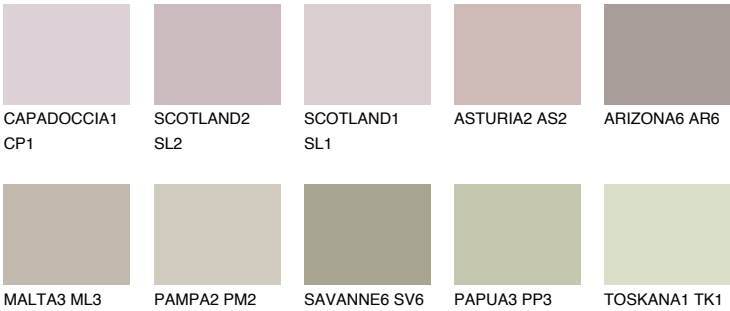

MINORCA3 MN3

48% TSR 44%

Matching colours

COLOURS

INTENSE

For more information on plasters and paints, go to www.ceresit.ee

*The presented colours refer to plasters and paints offered by Ceresit. Due to the use of digital techniques, the presented colours might not represent the original ones, thus they cannot be considered as a reliable colour presentation. We recommend checking the authentic colour samples.