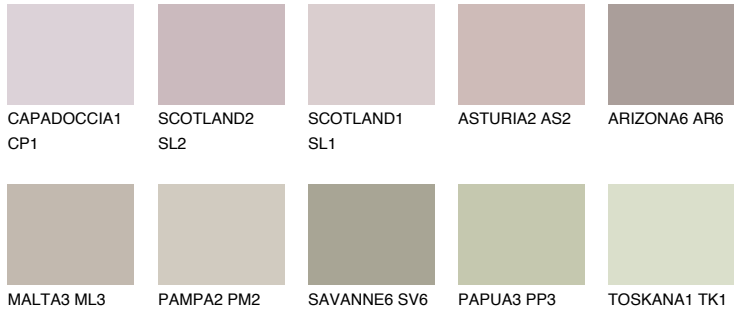

COLOUR DETAILS

MINORCA3 MN3

48% TSR 44%

Matching colours

COLOURS

INTENSE

For more information on plasters and paints, go to www.ceresit.ee

*The presented colours refer to plasters and paints offered by Ceresit. Due to the use of digital techniques, the presented colours might not represent the original ones, thus they cannot be considered as a reliable colour presentation. We recommend checking the authentic colour samples.