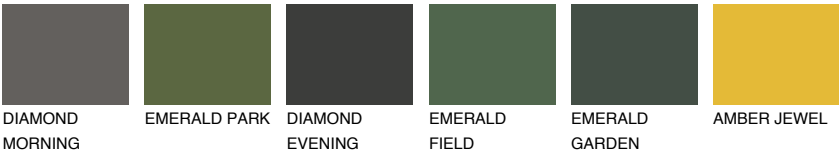

MINORCA3 MN3

48% TSR 44%

Matching colours

COLOURS

INTENSE

For more information on plasters and paints, go to www.ceresit.ee

*The presented colours refer to plasters and paints offered by Ceresit. Due to the use of digital techniques, the presented colours might not represent the original ones, thus they cannot be considered as a reliable colour presentation. We recommend checking the authentic colour samples.