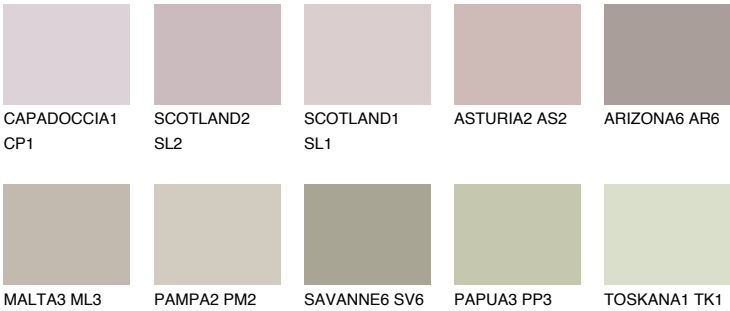

## MINORCA3 MN3

48% **TSR** 44%

### Matching colours

#### COLOURS

#### INTENSE

For more information on plasters and paints, go to [www.ceresit.ee](http://www.ceresit.ee)

\*The presented colours refer to plasters and paints offered by Ceresit. Due to the use of digital techniques, the presented colours might not represent the original ones, thus they cannot be considered as a reliable colour presentation. We recommend checking the authentic colour samples.