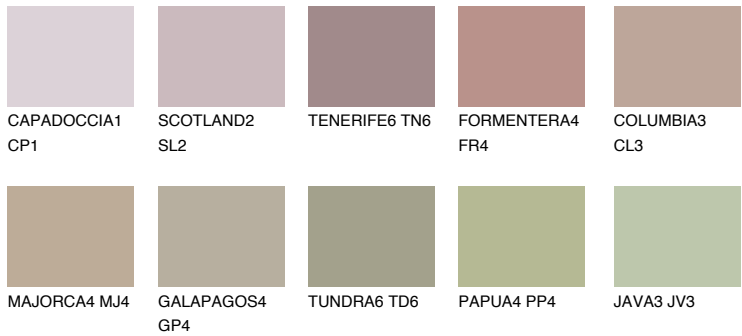

COLOUR DETAILS

MINORCA4 MN4

40% TSR 41%

Matching colours

COLOURS

INTENSE

For more information on plasters and paints, go to www.ceresit.ee

*The presented colours refer to plasters and paints offered by Ceresit. Due to the use of digital techniques, the presented colours might not represent the original ones, thus they cannot be considered as a reliable colour presentation. We recommend checking the authentic colour samples.