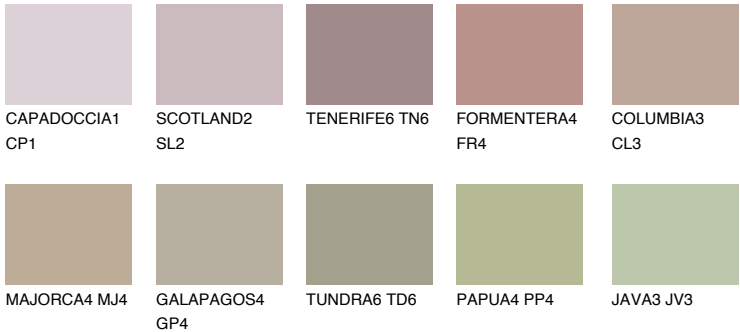

# COLOUR DETAILS

### Matching colours

#### COLOURS

#### INTENSE

For more information on plasters and paints, go to [www.ceresit.ee](http://www.ceresit.ee)

\*The presented colours refer to plasters and paints offered by Ceresit. Due to the use of digital techniques, the presented colours might not represent the original ones, thus they cannot be considered as a reliable colour presentation. We recommend checking the authentic colour samples.