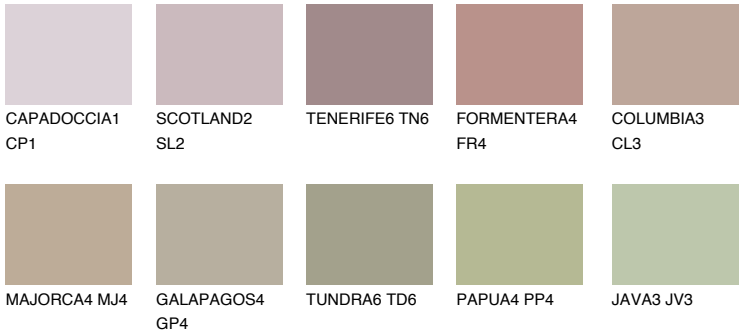

MINORCA4 MN4

40% **TSR** 41%

Matching colours

COLOURS

INTENSE

For more information on plasters and paints, go to www.ceresit.ee

*The presented colours refer to plasters and paints offered by Ceresit. Due to the use of digital techniques, the presented colours might not represent the original ones, thus they cannot be considered as a reliable colour presentation. We recommend checking the authentic colour samples.