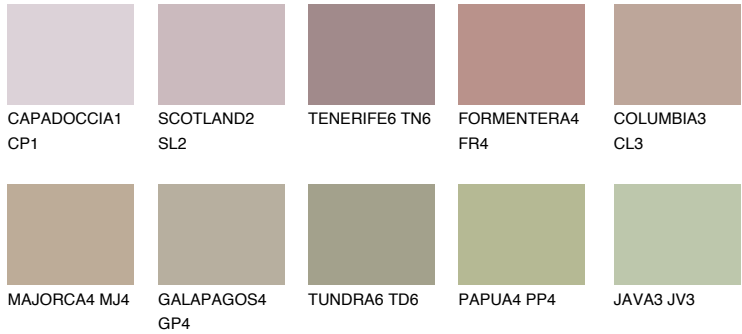

# COLOUR DETAILS

### Matching colours

#### COLOURS

#### INTENSE

For more information on plasters and paints, go to [www.ceresit.ee](http://www.ceresit.ee)

\*The presented colours refer to plasters and paints offered by Ceresit. Due to the use of digital techniques, the presented colours might not represent the original ones, thus they cannot be considered as a reliable colour presentation. We recommend checking the authentic colour samples.