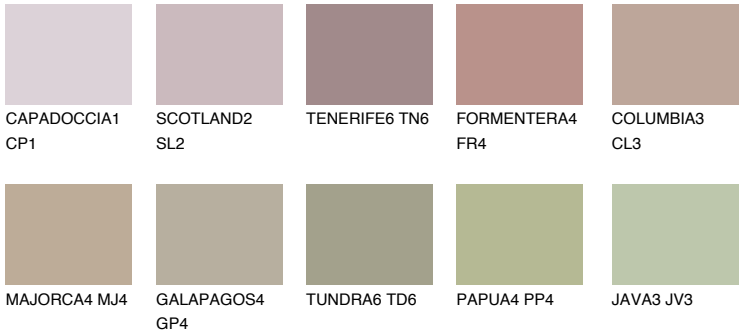

MINORCA4 MN4

40% TSR 41%

Matching colours

COLOURS

INTENSE

For more information on plasters and paints, go to www.ceresit.ee

*The presented colours refer to plasters and paints offered by Ceresit. Due to the use of digital techniques, the presented colours might not represent the original ones, thus they cannot be considered as a reliable colour presentation. We recommend checking the authentic colour samples.