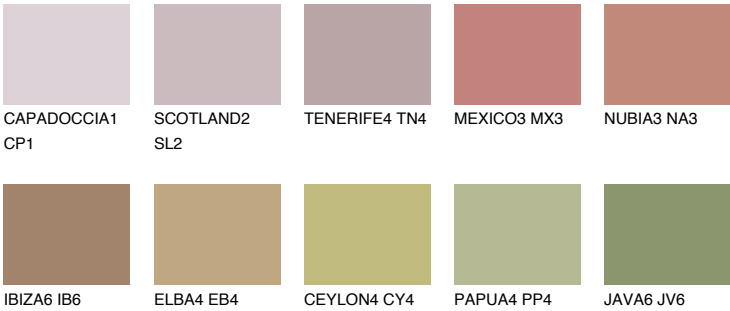

## MINORCA5 MN5

27% **TSR** 30%

### Matching colours

#### COLOURS

#### INTENSE

For more information on plasters and paints, go to [www.ceresit.ee](http://www.ceresit.ee)

\*The presented colours refer to plasters and paints offered by Ceresit. Due to the use of digital techniques, the presented colours might not represent the original ones, thus they cannot be considered as a reliable colour presentation. We recommend checking the authentic colour samples.