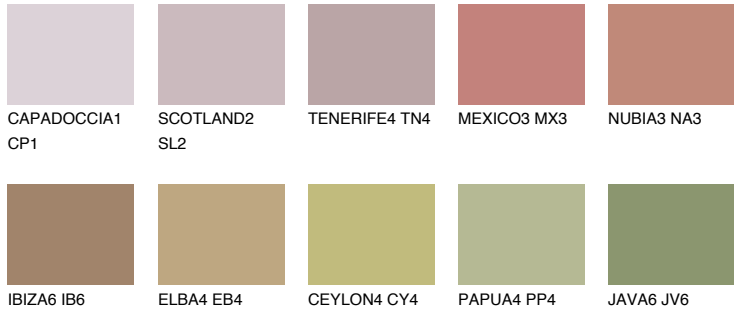

COLOUR DETAILS

MINORCA5 MN5

☀ 27% **TSR 30%**

Matching colours

COLOURS

INTENSE

For more information on plasters and paints, go to
www.ceresit.ee

*The presented colours refer to plasters and paints offered by Ceresit. Due to the use of digital techniques, the presented colours might not represent the original ones, thus they cannot be considered as a reliable colour presentation. We recommend checking the authentic colour samples.