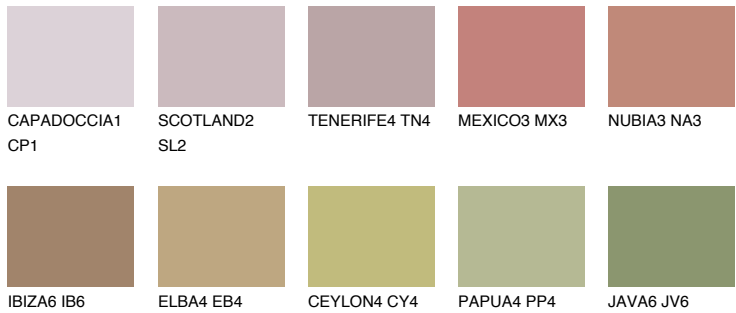

COLOUR DETAILS

MINORCA5 MN5

☀ 27% **TSR 30%**

Matching colours

COLOURS

INTENSE

For more information on plasters and paints, go to www.ceresit.ee

*The presented colours refer to plasters and paints offered by Ceresit. Due to the use of digital techniques, the presented colours might not represent the original ones, thus they cannot be considered as a reliable colour presentation. We recommend checking the authentic colour samples.