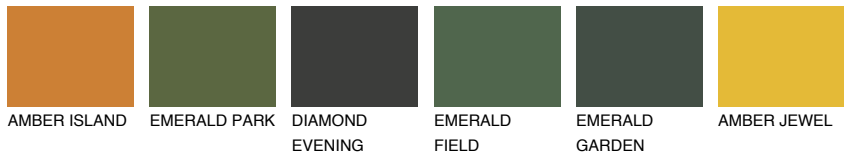

COLOUR DETAILS

MINORCA5 MN5

☀ 27% **TSR 30%**

Matching colours

COLOURS

INTENSE

For more information on plasters and paints, go to
www.ceresit.ee

*The presented colours refer to plasters and paints offered by Ceresit. Due to the use of digital techniques, the presented colours might not represent the original ones, thus they cannot be considered as a reliable colour presentation. We recommend checking the authentic colour samples.