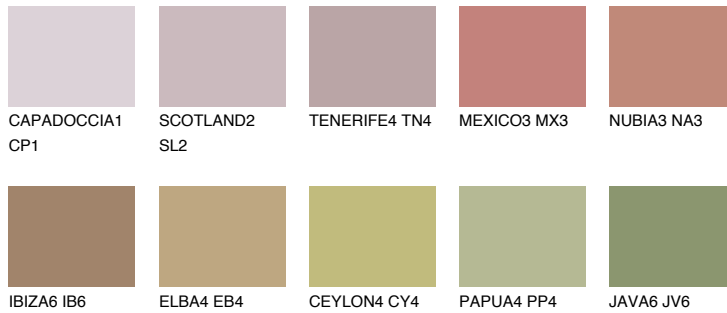

COLOUR DETAILS

MINORCA5 MN5

☀ 27% **TSR 30%**

Matching colours

COLOURS

INTENSE

For more information on plasters and paints, go to
www.ceresit.ee

*The presented colours refer to plasters and paints offered by Ceresit. Due to the use of digital techniques, the presented colours might not represent the original ones, thus they cannot be considered as a reliable colour presentation. We recommend checking the authentic colour samples.