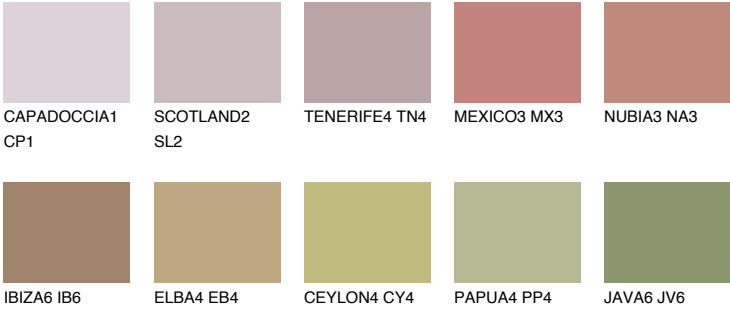

## MINORCA5 MN5

☀ 27%    **TSR 30%**

### Matching colours

#### COLOURS

#### INTENSE

For more information on plasters and paints, go to  
[www.ceresit.ee](http://www.ceresit.ee)

\*The presented colours refer to plasters and paints offered by Ceresit. Due to the use of digital techniques, the presented colours might not represent the original ones, thus they cannot be considered as a reliable colour presentation. We recommend checking the authentic colour samples.