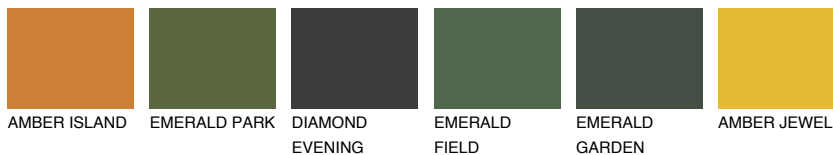

COLOUR DETAILS

MINORCA5 MN5

☀ 27% **TSR 30%**

Matching colours

COLOURS

INTENSE

For more information on plasters and paints, go to
www.ceresit.ee

*The presented colours refer to plasters and paints offered by Ceresit. Due to the use of digital techniques, the presented colours might not represent the original ones, thus they cannot be considered as a reliable colour presentation. We recommend checking the authentic colour samples.