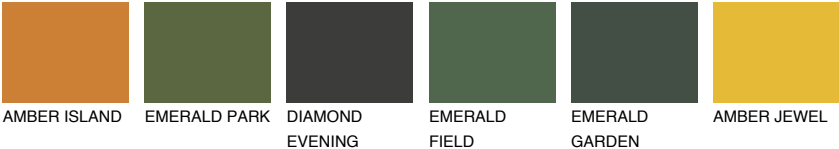

MINORCA5 MN5

☀ 27%   **TSR 30%**

Matching colours

COLOURS

INTENSE

For more information on plasters and paints, go to
www.ceresit.ee

*The presented colours refer to plasters and paints offered by Ceresit. Due to the use of digital techniques, the presented colours might not represent the original ones, thus they cannot be considered as a reliable colour presentation. We recommend checking the authentic colour samples.