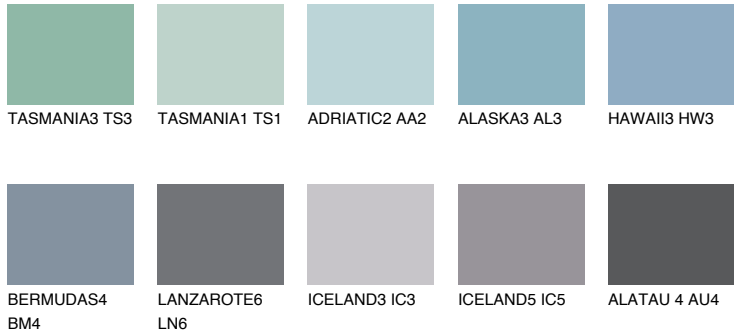

COLOUR DETAILS

SAMOA3 SA3

42% TSR 45%

Matching colours

COLOURS

INTENSE

For more information on plasters and paints, go to www.ceresit.ee

*The presented colours refer to plasters and paints offered by Ceresit. Due to the use of digital techniques, the presented colours might not represent the original ones, thus they cannot be considered as a reliable colour presentation. We recommend checking the authentic colour samples.