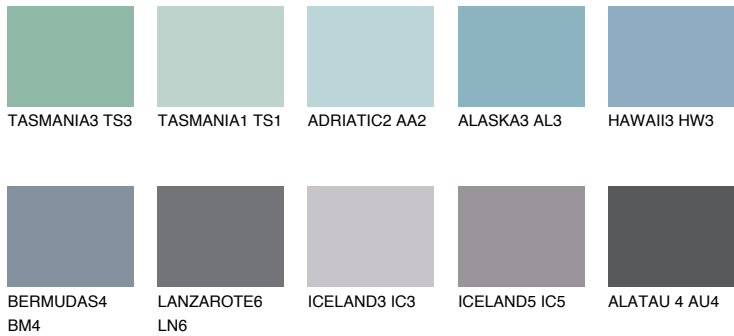

COLOUR DETAILS

SAMOA3 SA3

42% TSR 45%

Matching colours

COLOURS

INTENSE

For more information on plasters and paints, go to www.ceresit.ee

*The presented colours refer to plasters and paints offered by Ceresit. Due to the use of digital techniques, the presented colours might not represent the original ones, thus they cannot be considered as a reliable colour presentation. We recommend checking the authentic colour samples.