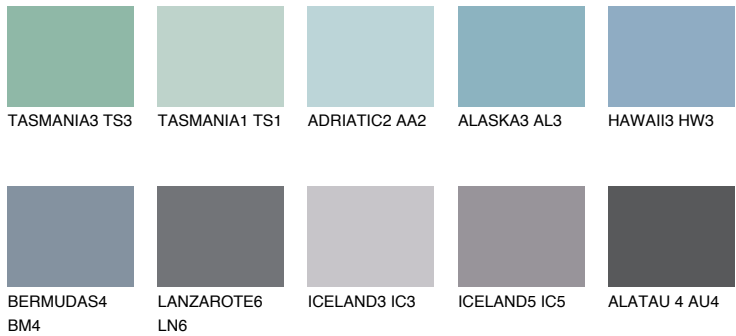

COLOUR DETAILS

SAMOA3 SA3

42% TSR 45%

Matching colours

COLOURS

INTENSE

For more information on plasters and paints, go to www.ceresit.ee

*The presented colours refer to plasters and paints offered by Ceresit. Due to the use of digital techniques, the presented colours might not represent the original ones, thus they cannot be considered as a reliable colour presentation. We recommend checking the authentic colour samples.