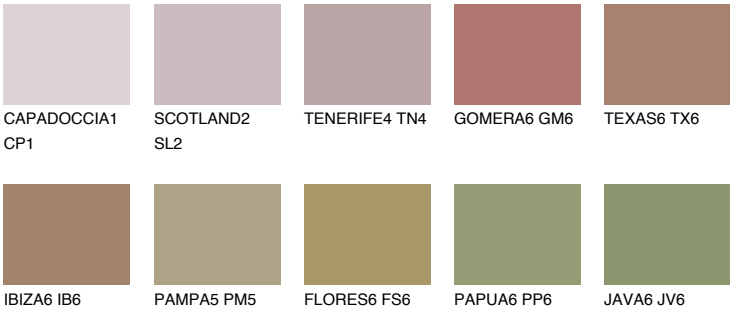

## MINORCA6 MN6

19% **TSR** 20%

### Matching colours

#### COLOURS

#### INTENSE

For more information on plasters and paints, go to [www.ceresit.ee](http://www.ceresit.ee)

\*The presented colours refer to plasters and paints offered by Ceresit. Due to the use of digital techniques, the presented colours might not represent the original ones, thus they cannot be considered as a reliable colour presentation. We recommend checking the authentic colour samples.