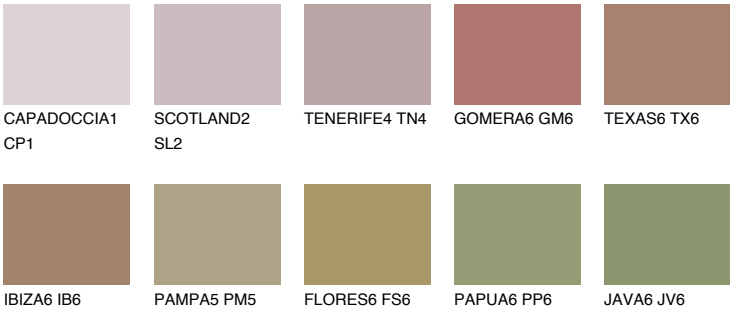

MINORCA6 MN6

19% **TSR** 20%

Matching colours

COLOURS

INTENSE

For more information on plasters and paints, go to www.ceresit.ee

*The presented colours refer to plasters and paints offered by Ceresit. Due to the use of digital techniques, the presented colours might not represent the original ones, thus they cannot be considered as a reliable colour presentation. We recommend checking the authentic colour samples.