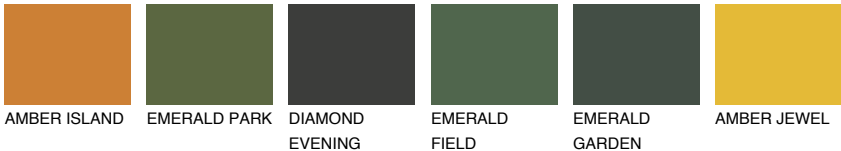

MINORCA6 MN6

19% **TSR** 20%

Matching colours

COLOURS

INTENSE

For more information on plasters and paints, go to www.ceresit.ee

*The presented colours refer to plasters and paints offered by Ceresit. Due to the use of digital techniques, the presented colours might not represent the original ones, thus they cannot be considered as a reliable colour presentation. We recommend checking the authentic colour samples.