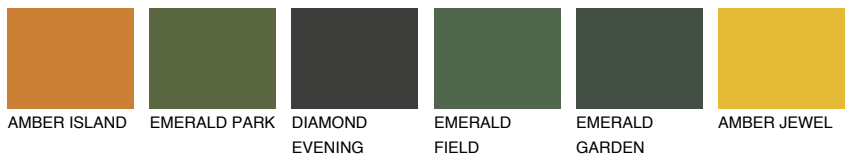

MINORCA6 MN6

☀️ 19% **TSR 20%**

Matching colours

COLOURS

INTENSE

For more information on plasters and paints, go to
www.ceresit.ee

*The presented colours refer to plasters and paints offered by Ceresit. Due to the use of digital techniques, the presented colours might not represent the original ones, thus they cannot be considered as a reliable colour presentation. We recommend checking the authentic colour samples.