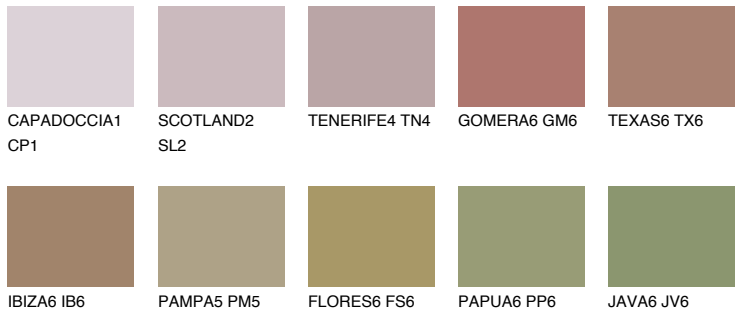

MINORCA6 MN6

☀️ 19% **TSR 20%**

Matching colours

COLOURS

INTENSE

For more information on plasters and paints, go to
www.ceresit.ee

*The presented colours refer to plasters and paints offered by Ceresit. Due to the use of digital techniques, the presented colours might not represent the original ones, thus they cannot be considered as a reliable colour presentation. We recommend checking the authentic colour samples.