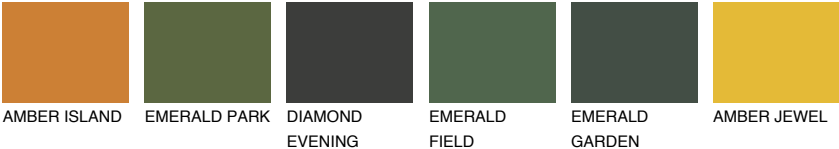

MINORCA6 MN6

19% **TSR** 20%

Matching colours

COLOURS

INTENSE

For more information on plasters and paints, go to www.ceresit.ee

*The presented colours refer to plasters and paints offered by Ceresit. Due to the use of digital techniques, the presented colours might not represent the original ones, thus they cannot be considered as a reliable colour presentation. We recommend checking the authentic colour samples.