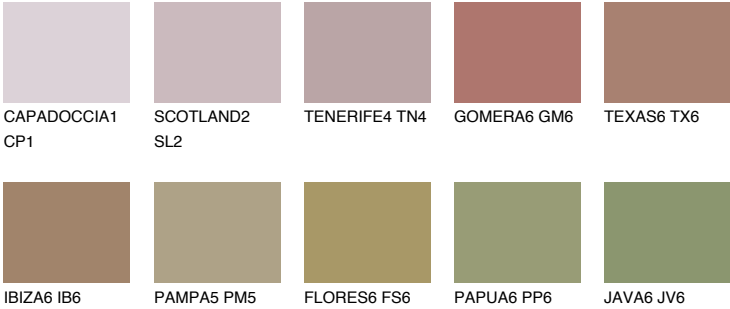

MINORCA6 MN6

19% **TSR** 20%

Matching colours

COLOURS

INTENSE

For more information on plasters and paints, go to www.ceresit.ee

*The presented colours refer to plasters and paints offered by Ceresit. Due to the use of digital techniques, the presented colours might not represent the original ones, thus they cannot be considered as a reliable colour presentation. We recommend checking the authentic colour samples.