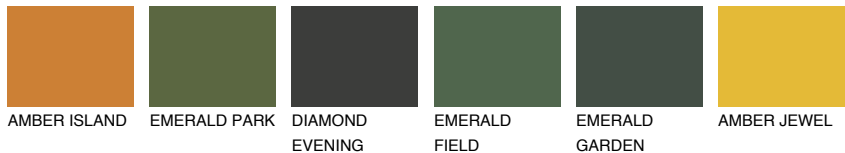

MINORCA6 MN6

☀️ 19% **TSR 20%**

Matching colours

COLOURS

INTENSE

For more information on plasters and paints, go to
www.ceresit.ee

*The presented colours refer to plasters and paints offered by Ceresit. Due to the use of digital techniques, the presented colours might not represent the original ones, thus they cannot be considered as a reliable colour presentation. We recommend checking the authentic colour samples.