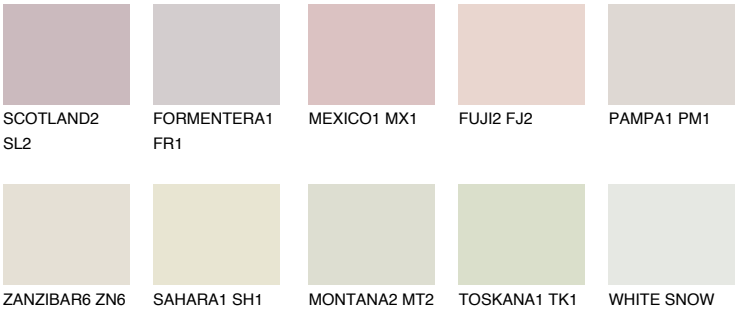

COLOUR DETAILS

MADEIRA1 MD1

74% TSR 72%

Matching colours

COLOURS

INTENSE

For more information on plasters and paints, go to www.ceresit.ee

*The presented colours refer to plasters and paints offered by Ceresit. Due to the use of digital techniques, the presented colours might not represent the original ones, thus they cannot be considered as a reliable colour presentation. We recommend checking the authentic colour samples.