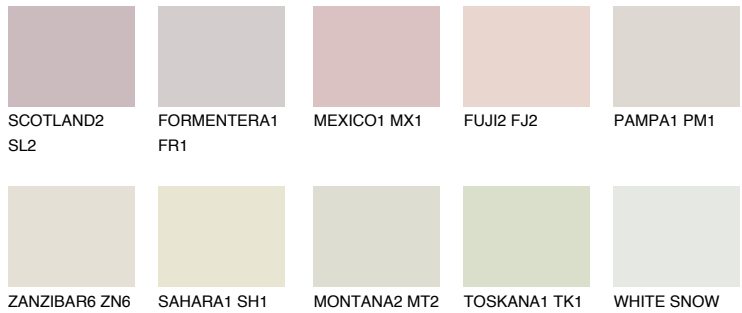

COLOUR DETAILS

MADEIRA1 MD1

74% TSR 72%

Matching colours

COLOURS

INTENSE

For more information on plasters and paints, go to www.ceresit.ee

*The presented colours refer to plasters and paints offered by Ceresit. Due to the use of digital techniques, the presented colours might not represent the original ones, thus they cannot be considered as a reliable colour presentation. We recommend checking the authentic colour samples.