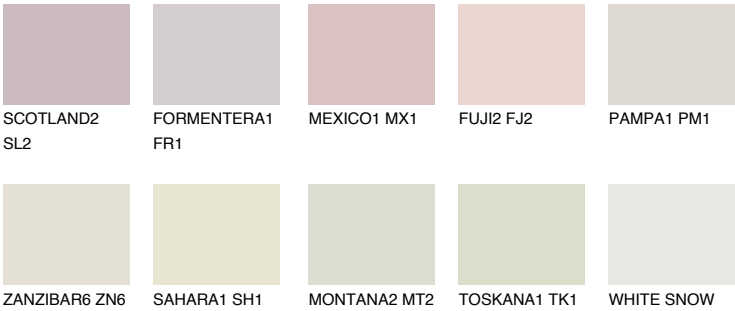

MADEIRA1 MD1

74% TSR 72%

Matching colours

COLOURS

INTENSE

For more information on plasters and paints, go to www.ceresit.ee

*The presented colours refer to plasters and paints offered by Ceresit. Due to the use of digital techniques, the presented colours might not represent the original ones, thus they cannot be considered as a reliable colour presentation. We recommend checking the authentic colour samples.