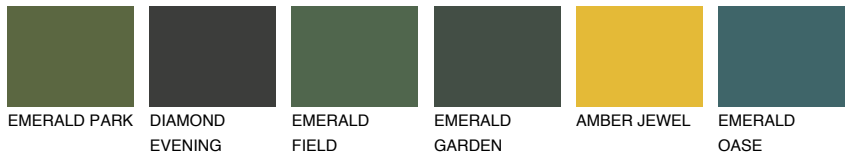

COLOUR DETAILS

MADEIRA2 MD2

66% TSR 64%

Matching colours

COLOURS

INTENSE

For more information on plasters and paints, go to www.ceresit.ee

*The presented colours refer to plasters and paints offered by Ceresit. Due to the use of digital techniques, the presented colours might not represent the original ones, thus they cannot be considered as a reliable colour presentation. We recommend checking the authentic colour samples.