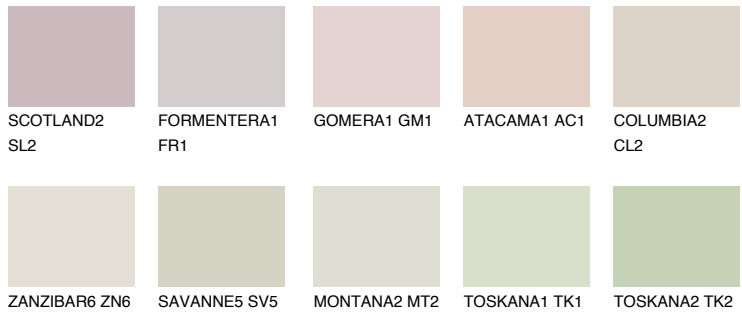

MADEIRA2 MD2

66% **TSR** 64%

Matching colours

COLOURS

INTENSE

For more information on plasters and paints, go to www.ceresit.ee

*The presented colours refer to plasters and paints offered by Ceresit. Due to the use of digital techniques, the presented colours might not represent the original ones, thus they cannot be considered as a reliable colour presentation. We recommend checking the authentic colour samples.