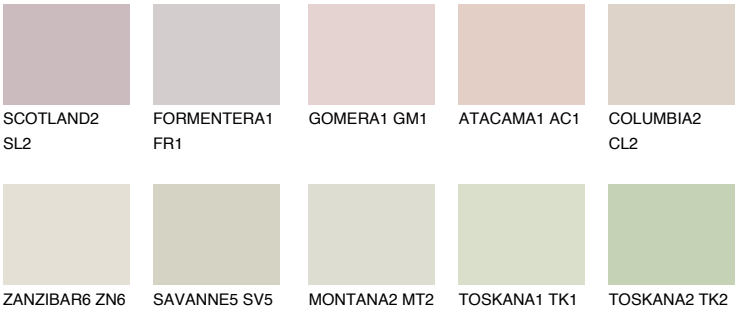

MADEIRA2 MD2

66% TSR 64%

Matching colours

COLOURS

INTENSE

For more information on plasters and paints, go to www.ceresit.ee

*The presented colours refer to plasters and paints offered by Ceresit. Due to the use of digital techniques, the presented colours might not represent the original ones, thus they cannot be considered as a reliable colour presentation. We recommend checking the authentic colour samples.