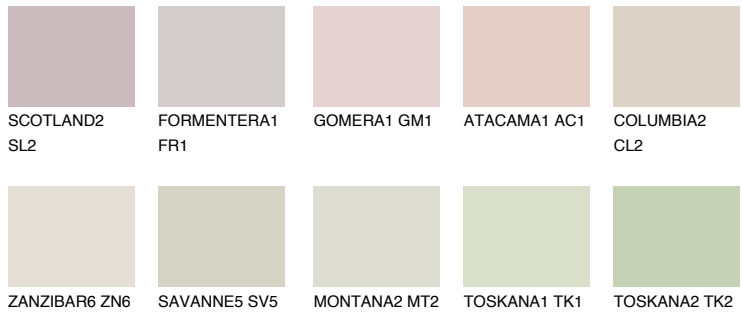

COLOUR DETAILS

MADEIRA2 MD2

66% TSR 64%

Matching colours

COLOURS

INTENSE

For more information on plasters and paints, go to www.ceresit.ee

*The presented colours refer to plasters and paints offered by Ceresit. Due to the use of digital techniques, the presented colours might not represent the original ones, thus they cannot be considered as a reliable colour presentation. We recommend checking the authentic colour samples.