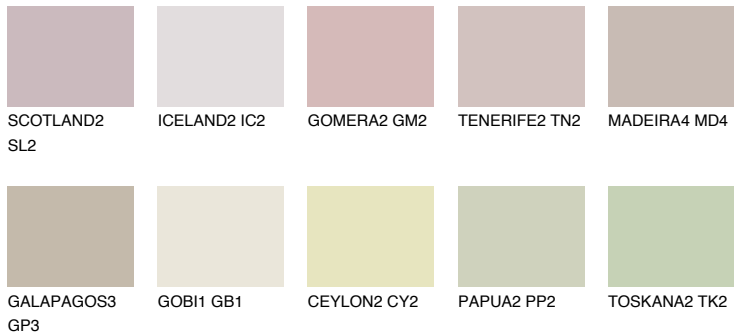

COLOUR DETAILS

MADEIRA3 MD3

52% TSR 50%

Matching colours

COLOURS

INTENSE

For more information on plasters and paints, go to www.ceresit.ee

*The presented colours refer to plasters and paints offered by Ceresit. Due to the use of digital techniques, the presented colours might not represent the original ones, thus they cannot be considered as a reliable colour presentation. We recommend checking the authentic colour samples.