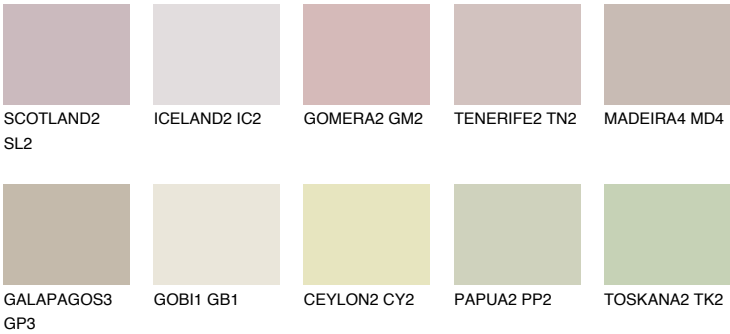

COLOUR DETAILS

MADEIRA3 MD3

52% TSR 50%

Matching colours

COLOURS

INTENSE

For more information on plasters and paints, go to www.ceresit.ee

*The presented colours refer to plasters and paints offered by Ceresit. Due to the use of digital techniques, the presented colours might not represent the original ones, thus they cannot be considered as a reliable colour presentation. We recommend checking the authentic colour samples.