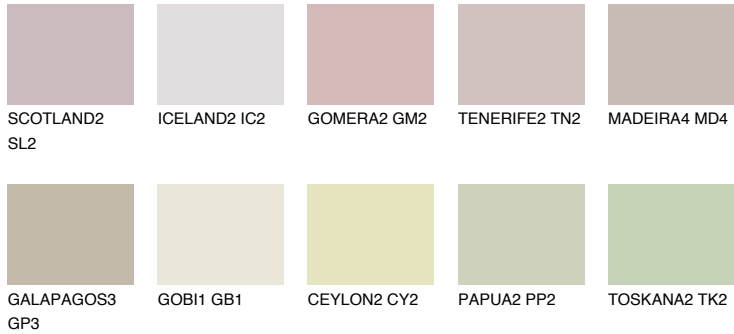

COLOUR DETAILS

MADEIRA3 MD3

52% TSR 50%

Matching colours

COLOURS

INTENSE

For more information on plasters and paints, go to www.ceresit.ee

*The presented colours refer to plasters and paints offered by Ceresit. Due to the use of digital techniques, the presented colours might not represent the original ones, thus they cannot be considered as a reliable colour presentation. We recommend checking the authentic colour samples.