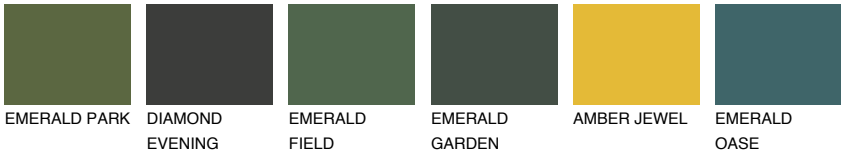

COLOUR DETAILS

MADEIRA3 MD3

52% TSR 50%

Matching colours

COLOURS

INTENSE

For more information on plasters and paints, go to www.ceresit.ee

*The presented colours refer to plasters and paints offered by Ceresit. Due to the use of digital techniques, the presented colours might not represent the original ones, thus they cannot be considered as a reliable colour presentation. We recommend checking the authentic colour samples.