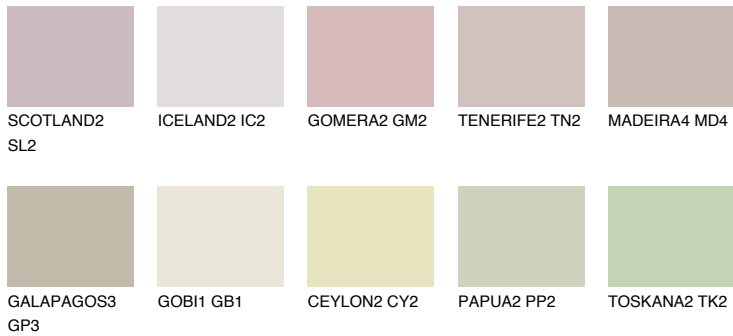

# COLOUR DETAILS

## MADEIRA3 MD3

52% TSR 50%

### Matching colours

#### COLOURS