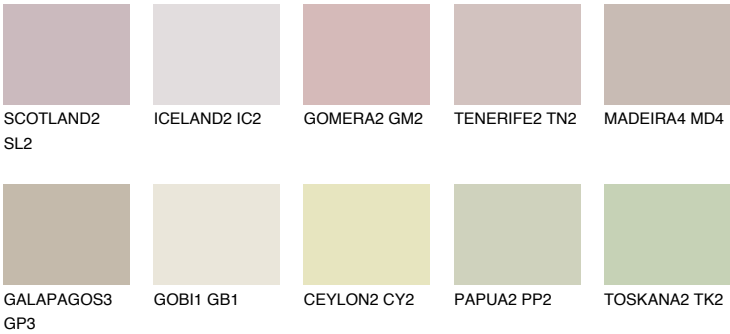

MADEIRA3 MD3

52% TSR 50%

Matching colours

COLOURS

INTENSE

For more information on plasters and paints, go to www.ceresit.ee

*The presented colours refer to plasters and paints offered by Ceresit. Due to the use of digital techniques, the presented colours might not represent the original ones, thus they cannot be considered as a reliable colour presentation. We recommend checking the authentic colour samples.