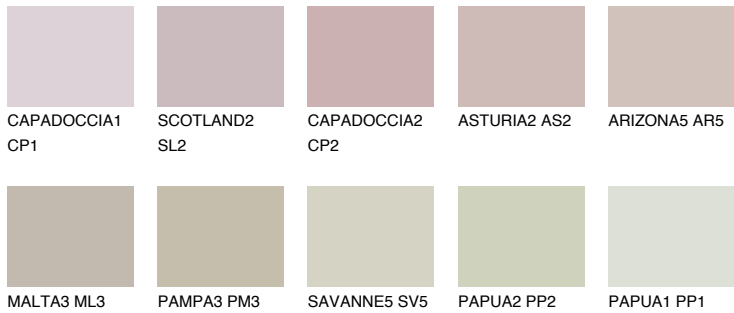

COLOUR DETAILS

MADEIRA4 MD4

51% TSR 49%

Matching colours

COLOURS

INTENSE

For more information on plasters and paints, go to www.ceresit.ee

*The presented colours refer to plasters and paints offered by Ceresit. Due to the use of digital techniques, the presented colours might not represent the original ones, thus they cannot be considered as a reliable colour presentation. We recommend checking the authentic colour samples.