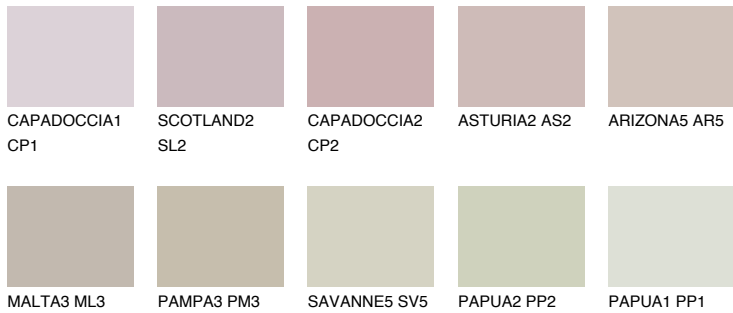

COLOUR DETAILS

MADEIRA4 MD4

51% TSR 49%

Matching colours

COLOURS

INTENSE

For more information on plasters and paints, go to
www.ceresit.ee

*The presented colours refer to plasters and paints offered by Ceresit. Due to the use of digital techniques, the presented colours might not represent the original ones, thus they cannot be considered as a reliable colour presentation. We recommend checking the authentic colour samples.