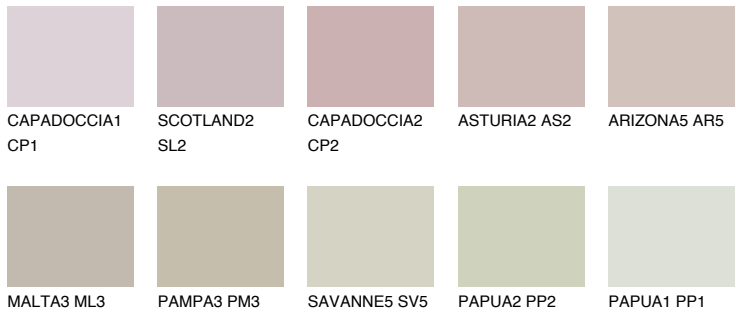

# COLOUR DETAILS

### Matching colours

#### COLOURS

#### INTENSE

For more information on plasters and paints, go to [www.ceresit.ee](http://www.ceresit.ee)

\*The presented colours refer to plasters and paints offered by Ceresit. Due to the use of digital techniques, the presented colours might not represent the original ones, thus they cannot be considered as a reliable colour presentation. We recommend checking the authentic colour samples.