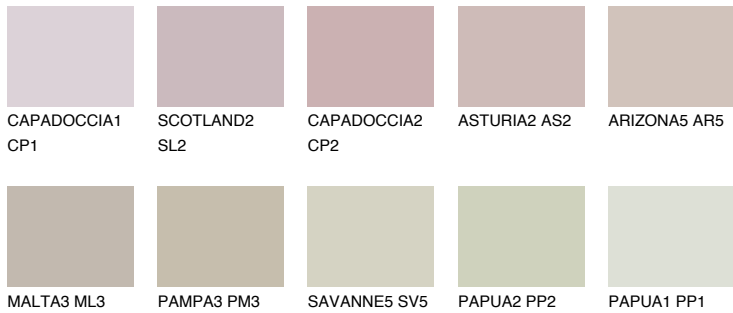

COLOUR DETAILS

MADEIRA4 MD4

51% TSR 49%

Matching colours

COLOURS

INTENSE

For more information on plasters and paints, go to www.ceresit.ee

*The presented colours refer to plasters and paints offered by Ceresit. Due to the use of digital techniques, the presented colours might not represent the original ones, thus they cannot be considered as a reliable colour presentation. We recommend checking the authentic colour samples.