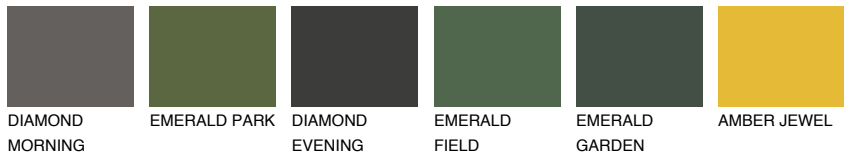

COLOUR DETAILS

MADEIRA4 MD4

51% TSR 49%

Matching colours

COLOURS

INTENSE

For more information on plasters and paints, go to
www.ceresit.ee

*The presented colours refer to plasters and paints offered by Ceresit. Due to the use of digital techniques, the presented colours might not represent the original ones, thus they cannot be considered as a reliable colour presentation. We recommend checking the authentic colour samples.