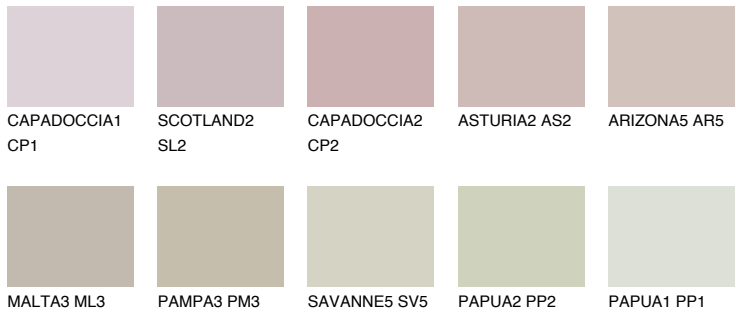

COLOUR DETAILS

MADEIRA4 MD4

51% TSR 49%

Matching colours

COLOURS

INTENSE

For more information on plasters and paints, go to www.ceresit.ee

*The presented colours refer to plasters and paints offered by Ceresit. Due to the use of digital techniques, the presented colours might not represent the original ones, thus they cannot be considered as a reliable colour presentation. We recommend checking the authentic colour samples.