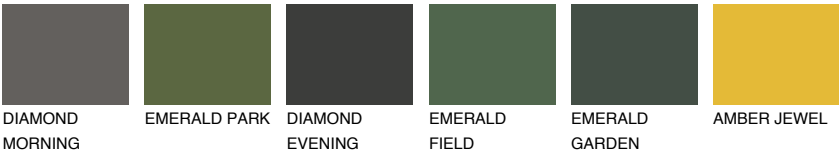

MADEIRA4 MD4

51% TSR 49%

Matching colours

COLOURS

INTENSE

For more information on plasters and paints, go to www.ceresit.ee

*The presented colours refer to plasters and paints offered by Ceresit. Due to the use of digital techniques, the presented colours might not represent the original ones, thus they cannot be considered as a reliable colour presentation. We recommend checking the authentic colour samples.