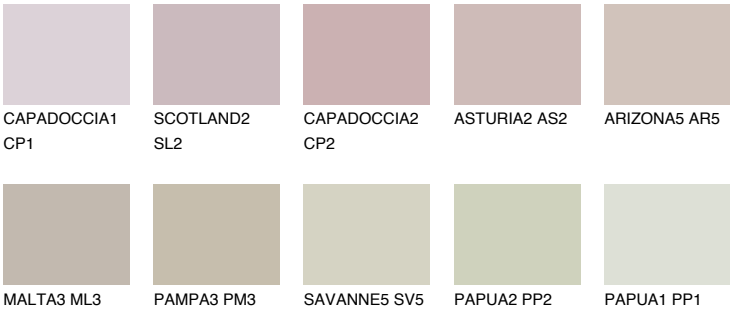

MADEIRA4 MD4

51% TSR 49%

Matching colours

COLOURS

INTENSE

For more information on plasters and paints, go to www.ceresit.ee

*The presented colours refer to plasters and paints offered by Ceresit. Due to the use of digital techniques, the presented colours might not represent the original ones, thus they cannot be considered as a reliable colour presentation. We recommend checking the authentic colour samples.