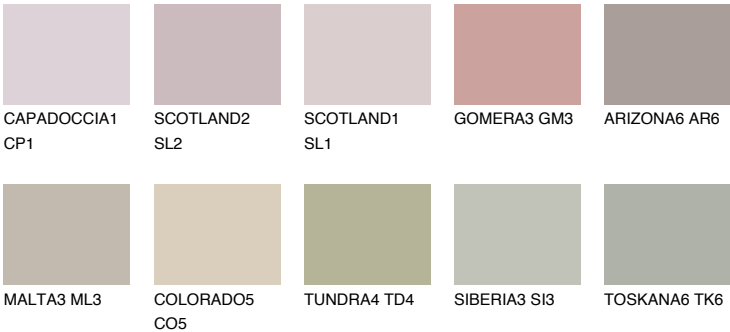

MADEIRA5 MD5

42% **TSR** 41%

Matching colours

COLOURS

INTENSE

For more information on plasters and paints, go to www.ceresit.ee

*The presented colours refer to plasters and paints offered by Ceresit. Due to the use of digital techniques, the presented colours might not represent the original ones, thus they cannot be considered as a reliable colour presentation. We recommend checking the authentic colour samples.