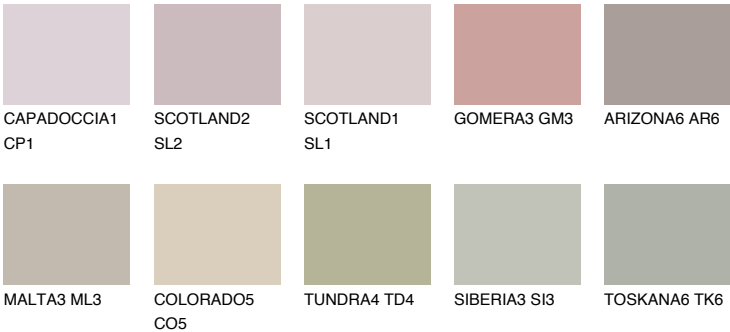

## MADEIRA5 MD5

42% **TSR** 41%

### Matching colours

#### COLOURS

#### INTENSE

For more information on plasters and paints, go to [www.ceresit.ee](http://www.ceresit.ee)

\*The presented colours refer to plasters and paints offered by Ceresit. Due to the use of digital techniques, the presented colours might not represent the original ones, thus they cannot be considered as a reliable colour presentation. We recommend checking the authentic colour samples.