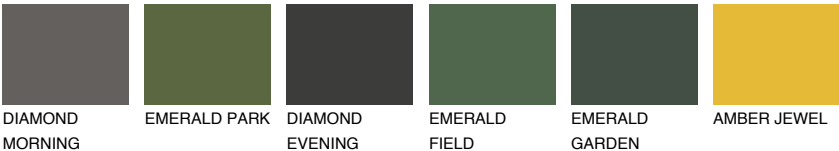

MADEIRA5 MD5

42% **TSR** 41%

Matching colours

COLOURS

INTENSE

For more information on plasters and paints, go to www.ceresit.ee

*The presented colours refer to plasters and paints offered by Ceresit. Due to the use of digital techniques, the presented colours might not represent the original ones, thus they cannot be considered as a reliable colour presentation. We recommend checking the authentic colour samples.