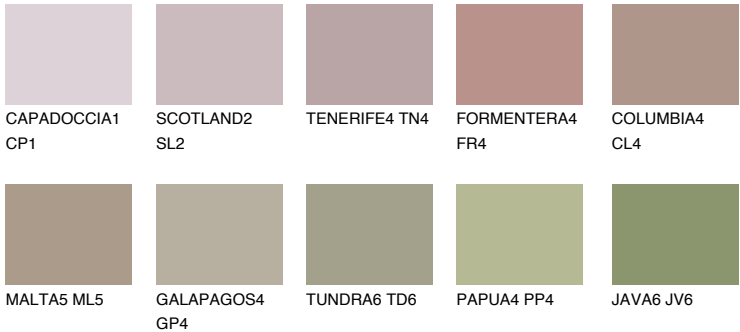

MADEIRA6 MD6

☀ 29% **TSR** 28%

Matching colours

COLOURS

INTENSE

For more information on plasters and paints, go to
www.ceresit.ee

*The presented colours refer to plasters and paints offered by Ceresit. Due to the use of digital techniques, the presented colours might not represent the original ones, thus they cannot be considered as a reliable colour presentation. We recommend checking the authentic colour samples.