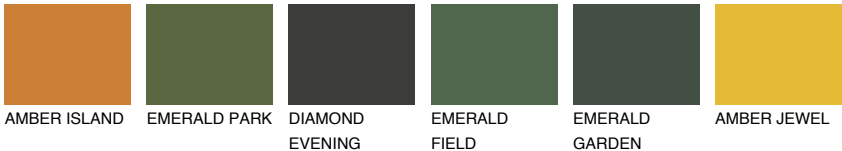

MADEIRA6 MD6

☀ 29% **TSR** 28%

Matching colours

COLOURS

INTENSE

For more information on plasters and paints, go to www.ceresit.ee

*The presented colours refer to plasters and paints offered by Ceresit. Due to the use of digital techniques, the presented colours might not represent the original ones, thus they cannot be considered as a reliable colour presentation. We recommend checking the authentic colour samples.