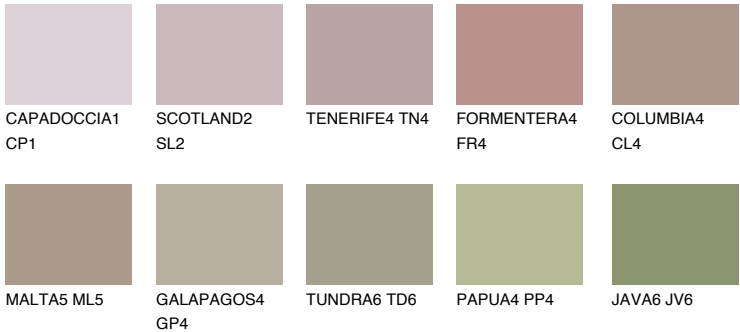

## MADEIRA6 MD6

☀ 29%    **TSR** 28%

### Matching colours

#### COLOURS

#### INTENSE

For more information on plasters and paints, go to [www.ceresit.ee](http://www.ceresit.ee)

\*The presented colours refer to plasters and paints offered by Ceresit. Due to the use of digital techniques, the presented colours might not represent the original ones, thus they cannot be considered as a reliable colour presentation. We recommend checking the authentic colour samples.