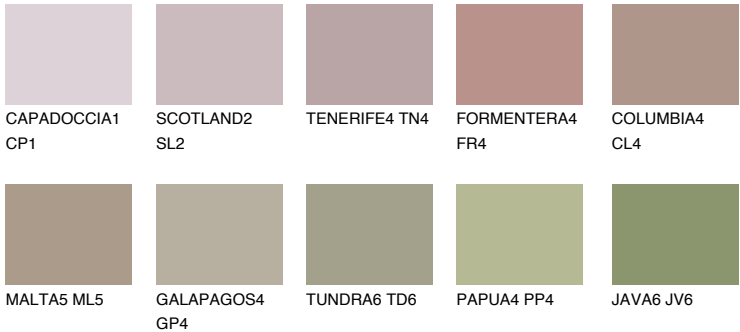

## MADEIRA6 MD6

☀ 29%    **TSR** 28%

### Matching colours

#### COLOURS

#### INTENSE

For more information on plasters and paints, go to  
[www.ceresit.ee](http://www.ceresit.ee)

\*The presented colours refer to plasters and paints offered by Ceresit. Due to the use of digital techniques, the presented colours might not represent the original ones, thus they cannot be considered as a reliable colour presentation. We recommend checking the authentic colour samples.