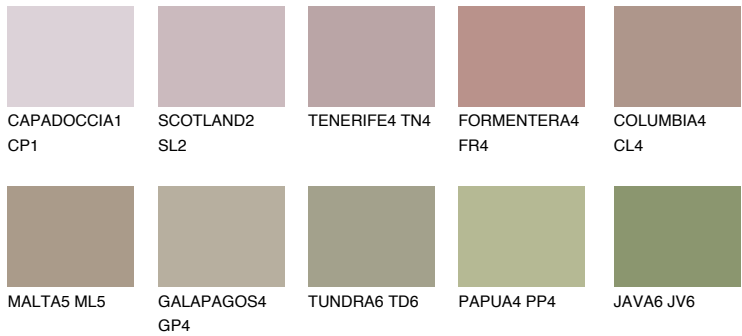

MADEIRA6 MD6

☀ 29% **TSR** 28%

Matching colours

COLOURS

INTENSE

For more information on plasters and paints, go to
www.ceresit.ee

*The presented colours refer to plasters and paints offered by Ceresit. Due to the use of digital techniques, the presented colours might not represent the original ones, thus they cannot be considered as a reliable colour presentation. We recommend checking the authentic colour samples.