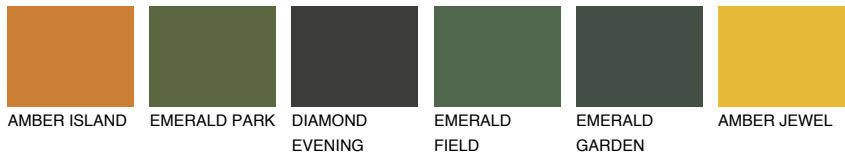

MADEIRA6 MD6

☀ 29% **TSR** 28%

Matching colours

COLOURS

INTENSE

For more information on plasters and paints, go to
www.ceresit.ee

*The presented colours refer to plasters and paints offered by Ceresit. Due to the use of digital techniques, the presented colours might not represent the original ones, thus they cannot be considered as a reliable colour presentation. We recommend checking the authentic colour samples.