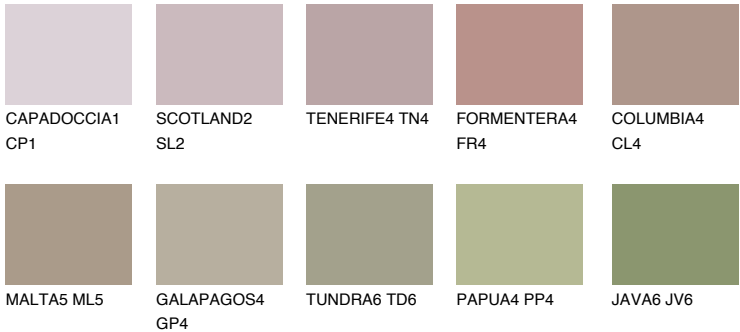

## MADEIRA6 MD6

☀️ 29%    **TSR** 28%

### Matching colours

#### COLOURS

#### INTENSE

For more information on plasters and paints, go to [www.ceresit.ee](http://www.ceresit.ee)

\*The presented colours refer to plasters and paints offered by Ceresit. Due to the use of digital techniques, the presented colours might not represent the original ones, thus they cannot be considered as a reliable colour presentation. We recommend checking the authentic colour samples.