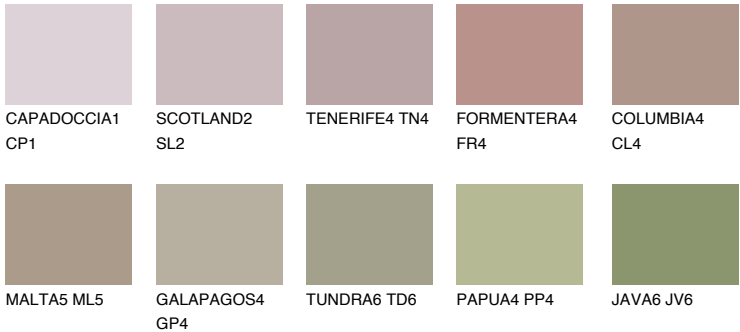

MADEIRA6 MD6

☀ 29%   **TSR** 28%

Matching colours

COLOURS

INTENSE

For more information on plasters and paints, go to www.ceresit.ee

*The presented colours refer to plasters and paints offered by Ceresit. Due to the use of digital techniques, the presented colours might not represent the original ones, thus they cannot be considered as a reliable colour presentation. We recommend checking the authentic colour samples.