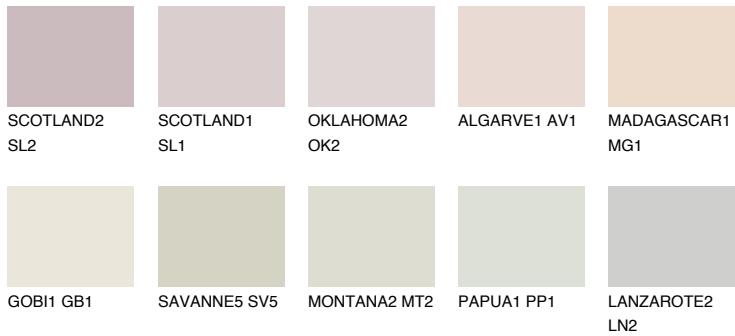

COLOUR DETAILS

COLUMBIA1 CL1

76% **TSR** 69%

Matching colours

COLOURS

INTENSE

For more information on plasters and paints, go to www.ceresit.ee

*The presented colours refer to plasters and paints offered by Ceresit. Due to the use of digital techniques, the presented colours might not represent the original ones, thus they cannot be considered as a reliable colour presentation. We recommend checking the authentic colour samples.